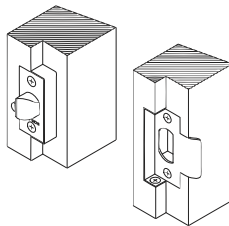

Legge G2 Series accessories

Springlatch

Backset: 60mm, 70mm and 127mm
Finish: Satin chrome plate

D strike

Finish: Satin stainless steel

Deadlatch

Backset: 60mm, 70mm and 127mm
Finish: Satin chrome plate

T strike

Finish: Satin stainless steel

Rebate kit

This kit adapts latches and strikes for 13mm rebated door and frame preparations

Packing ring

Finish: Satin stainless steel

ALLEGION™

PIONEERING SAFETY™

We are
Allegion