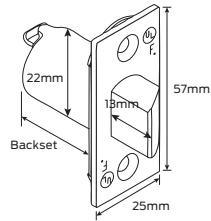

Legge G2 Series accessories

Springlatch

Backset: 60mm, 70mm and 127mm
Finish: Satin chrome plate