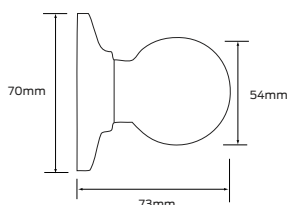

Deadbolt

Neptune

Orbit

Specifications

Door type	Timber or metal
Door thickness	35mm to 50mm 45mm to 60mm available
Chassis	Steel, zinc dichromate plated
Lever	Pressure cast zinc
Knob	Wrought brass
Outer forend	Stainless steel
Bolt	Stainless steel
Strike plate	Stainless steel 45mm standard 22mm optional
Backsets	70mm standard, 60mm and 127mm backset latches available
Key cylinder	Schlage C6 pin keyway and C4 6 pin keyway standard, Schlage E6 pin keyway is optional
Compliance	AS1428:1-2009 design for access and mobility code (Sparta lever)
Finish	Satin chrome plate
Warranty	10 year mechanical