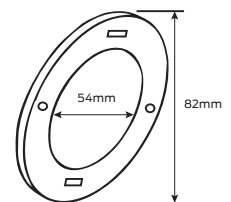

Finish: Satin stainless steel

Rebate kit

This kit adapts latches and strikes for 13mm rebated door and frame preparations

Packing ring

Finish: Satin stainless steel

ALLEGION™

PIONEERING SAFETY™

We are
Allegion