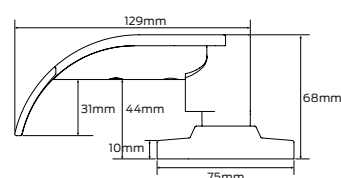

Specification guide

Series	Lever	Function	Finish
G2	Neptune	G10S Passage	Satin chrome plate
	Orbit	G40S Privacy	
	Sparta	G50PD Entrance	
		G66PD Double cylinder Lock	
		G70PD Classroom	
		G80PD Store room	
		G170 Dummy trim	
		G91PD Vanguard entrance	
		G160 Single cylinder deadbolt	
		G162 Double cylinder deadbolt	

Note: Orbit knob only available in G50PD and G80PD Functions

1. Series
   Select the desired series e.g. G2
2. Lever
   Select the required lever e.g. Sparta
3. Function
   Select the required function e.g. G50PD Entrance
4. Finish
   Select the desired finish e.g. Satin chrome plate

Deadbolt

Neptune

Orbit

Specifications

Door type	Timber or metal
Door thickness	35mm to 50mm 45mm to 60mm available
Chassis	Steel, zinc dichromate plated
Lever	Pressure cast zinc
Knob	Wrought brass
Outer forend	Stainless steel
Bolt	Stainless steel
Strike plate	Stainless steel 45mm standard 22mm optional
Backsets	70mm standard, 60mm and 127mm backset latches available
Key cylinder	Schlage C6 pin keyway and C4 6 pin keyway standard, Schlage E6 pin keyway is optional
Compliance	AS1428:1-2009 design for access and mobility code (Sparta lever)
Finish	Satin chrome plate
Warranty	10 year mechanical

Sparta