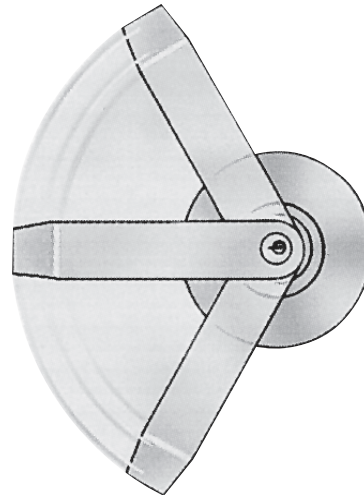

Legge G2 Series Vanguard option

G2 Series keyed lever locks with Vanguard provide vandal resistant technology. Designed for maximum accessibility, security, durability and function, Vanguard sets the standard for door hardware in educational facilities and other applications subject to heavy traffic or abuse. The unique features of Vanguard prevent damage to internal lock components caused by excessive force from individuals kicking, hitting or standing on the lever to gain access. In addition, total facility integration is available with the design and keying compatibility of heavy duty G2 Series lever furniture with Vanguard and standard G2 Series lever functions.

Levers are replacing knobs in the marketplace. The benefit of added grip and leverage that levers provide to those with limited mobility has, however created the opportunity for increased abuse or vandalism. This abuse often renders the lock in-operable, and in some cases, violates the security of the door. While this abuse is commonly associated with schools, it can and does occur in universities, office buildings, commercial and public buildings.

Locked lever freely rotates up and down while remaining securely locked. The Vanguard function also increases resistance to over-rotation of the lever.