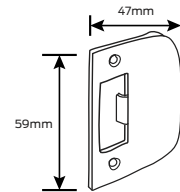

Legge G2 Series accessories

Springlatch

Backset: 60mm, 70mm and 127mm
Finish: Satin chrome plate

D strike

Finish: Satin stainless steel

Deadlatch

Backset: 60mm, 70mm and 127mm
Finish: Satin chrome plate

T strike