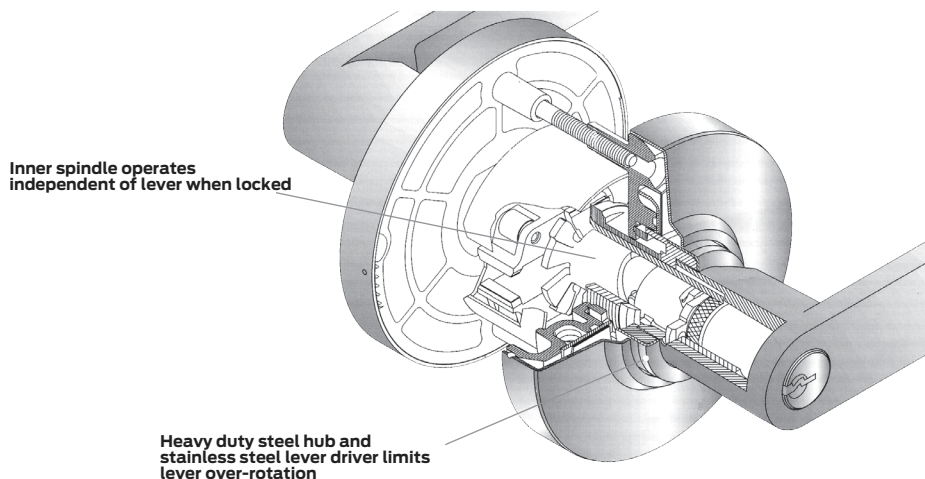

Function

Outside Inside

G91PD - Entrance/office lock

Push-button locking. Pushing button locks (disengages) outside lever until unlocked with key or by turning inside lever. Inside lever always unlocked. Vanguard is designed to disengage outside spindle from latch with in locked condition