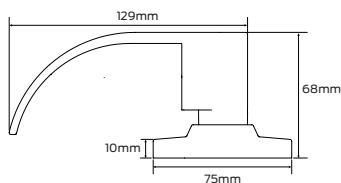

Deadbolt

Neptune

Orbit

Specifications

Door type	Timber or metal
Door thickness	35mm to 50mm 45mm to 60mm available
Chassis	Steel, zinc dichromate plated
Lever	Pressure cast zinc
Knob	Wrought brass
Outer forend	Stainless steel
Bolt	Stainless steel
Strike plate	Stainless steel 45mm standard 22mm optional
Backsets	70mm standard, 60mm and 127mm backset latches available
Key cylinder	Schlage C6 pin keyway and C4 6 pin keyway standard, Schlage E6 pin keyway is optional
Compliance	AS1428:1-2009 design for access and mobility code (Sparta lever)
Finish	Satin chrome plate
Warranty	10 year mechanical