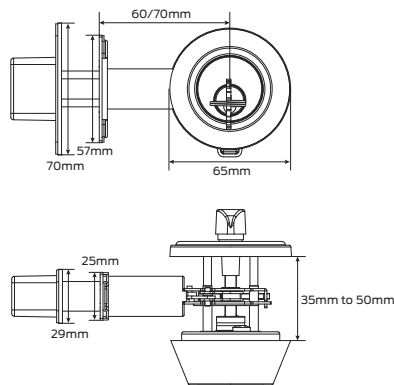

Features

- Sparta lever is compliant with AS1428:1-2009
- Tested in excess of 400,000 operating cycles
- Key removable outside lever for quick and easy cylinder placement
- Snap-on inside rose conceals mounting plate and screws
- Supplied standard with D and T strikes
- Two nickel silver keys per lock supplied with both Schlage 6 pin 'C' keyway and C4 6 pin keyway as standard
- The G2 series is ideally suited for residential, light and medium duty commercial applications
- Non-handed
- The 10 year warranty provides specifiers and users with assured quality and performance

Deadbolt

Neptune

Orbit

Specifications

Door type	Timber or metal
Door thickness	35mm to 50mm 45mm to 60mm available
Chassis	Steel, zinc dichromate plated
Lever	Pressure cast zinc
Knob	Wrought brass
Outer forend	Stainless steel
Bolt	Stainless steel
Strike plate	Stainless steel 45mm standard 22mm optional
Backsets	70mm standard, 60mm and 127mm backset latches available
Key cylinder	Schlage C6 pin keyway and C4 6 pin keyway standard, Schlage E6 pin keyway is optional
Compliance	AS1428:1-2009 design for access and mobility code (Sparta lever)
Finish	Satin chrome plate
Warranty	10 year mechanical