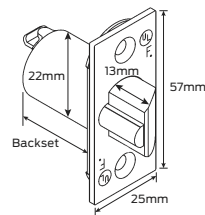

Legge G2 Series accessories

Springlatch

Backset: 60mm, 70mm and 127mm
Finish: Satin chrome plate

D strike

Finish: Satin stainless steel

Deadlatch

Backset: 60mm, 70mm and 127mm
Finish: Satin chrome plate

T strike