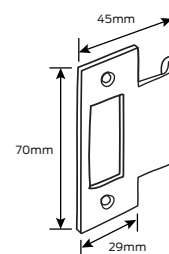

T strike

Finish: Satin stainless steel