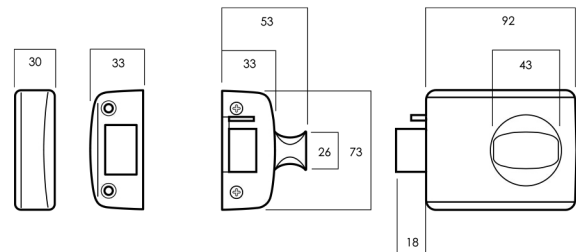

002 - Knob with Metal Frame Strike - Single Pack

Finish   **Trade Pack**

Satin Chrome Pearl   002-3K1SP

Suitable for INWARD opening metal framed doors.