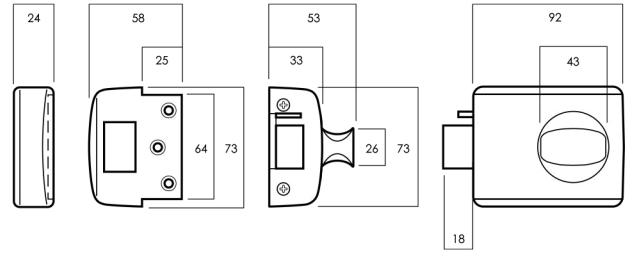

002 Single Cylinder Deadlatch

002 - Knob with Open In Strike - Single Pack

Finish   **Trade Pack**

Satin Chrome Pearl   002-1K1SP

No Cylinder

Satin Chrome Pearl   002-1K1SPNC

Suitable for INWARD opening timber framed doors.