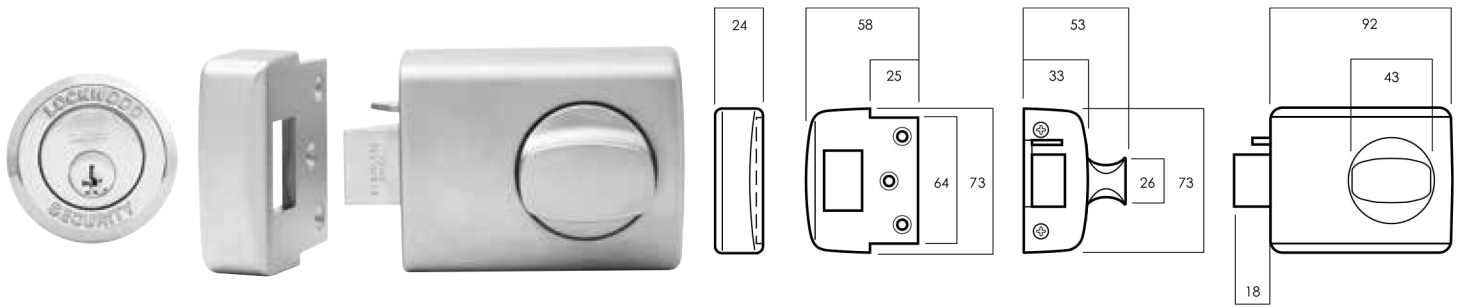

002 Single Cylinder Deadlatch

Single Cylinder with Knob

Exterior Cylinder

Interior

Kinetic Defence®
Bump and pick resistant.

SafetyRelease™
Minimises the risk of being locked in.

2 Keys Included
Can be keyed alike to other Lockwood door locks.

Retrofitable
Replace your existing 001 Deadlatch.

Deadlatch Bolt
Stainless steel 18mm projection.