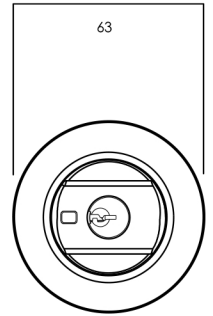

Product Details

Backset	60 to 70mm adjustable stainless steel bolt
Bolt	High security, cut resistant stainless steel bolt
Cylinder	5 pin tumbler mechanism. Brass cylinder and brass barrel
Door Thickness	32–48mm 32–36mm doors require a spacer (Included)
Finishes	Chrome Plate (CP) Satin Chrome Pearl (SP) Satin Chrome Brushed (SC) Everbrass (EVB) Satin Stainless Steel (SSS)*
Keying	Supplied individually keyed with two keys per lock, 78,000 key combinations, Key blank KB2015P
Materials	High purity zinc alloy. Stainless steel version features 304 grade satin stainless steel rose, turn knob and trim
Strike	Box strike with concealed crossgrain door frame strengthening screw

Paradigm® 005 Double Cylinder Deadbolt

Round Rose

Exterior

Interior

*32–36mm door thickness requires spacer ring (included)

Kinetic Defence®
Bump and pick resistant.

Counterbalance Bolt
Proportionally distributes the load between the door and door frame.