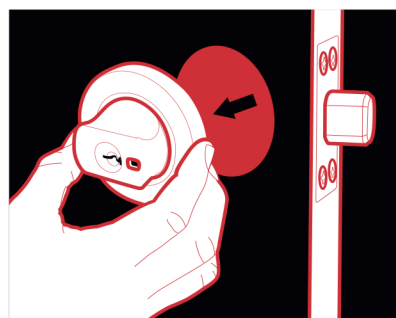

Paradigm® 005 Double Cylinder Deadbolt

The Paradigm® 005 Double Cylinder Deadbolt is the premium security solution with its innovative safety features. The contemporary styling can be combined with any lever or entrance handle to create an elegant security solution, ideal for residential and architectural applications.

Key Features

- Three function modes with DualSelect® provides combination of convenience and security
- High security cut resistant stainless steel bolt
- Safety Release™ automatically unlocks internal knob upon key entry from outside
- LockAlert® indicator shows lock status at a glance
- Available in round or square rose

Restricted Special Keying

Lockwood locks can be keyed to a number of controlled and/or specially keyed systems. These range from legally protected keys to protect against unauthorised duplication, which can also include specially designed key systems such as master key systems, which allow for different levels of mechanical access control.

Product Details

Backset	60 to 70mm adjustable stainless steel bolt
Bolt	High security, cut resistant stainless steel bolt
Cylinder	5 pin tumbler mechanism. Brass cylinder and brass barrel
Door Thickness	32–48mm 32–36mm doors require a spacer (Included)
Finishes	Chrome Plate (CP) Satin Chrome Pearl (SP) Satin Chrome Brushed (SC) Everbrass (EVB) Satin Stainless Steel (SSS)*
Keying	Supplied individually keyed with two keys per lock, 78,000 key combinations, Key blank KB2015P
Materials	High purity zinc alloy. Stainless steel version features 304 grade satin stainless steel rose, turn knob and trim
Strike	Box strike with concealed crossgrain door frame strengthening screw