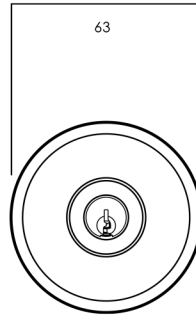

Product Details

Backset	60 to 70mm adjustable stainless steel bolt
Bolt	High security, cut resistant stainless steel bolt
Cylinder	5 pin tumbler mechanism. Brass cylinder and brass barrel
Door Thickness	32–48mm 32–36mm doors require a spacer (Included)
Finishes	Chrome Plate (CP) Satin Chrome Pearl (SP) Satin Chrome Brushed (SC) Everbrass (EVB) Satin Stainless Steel (SSS)*
Keying	Supplied individually keyed with two keys per lock, 78,000 key combinations, Key blank KB2015P
Materials	High purity zinc alloy. Stainless steel version features 304 grade satin stainless steel rose, turn knob and trim
Strike	Box strike with concealed crossgrain door frame strengthening screw

Paradigm® 005 Double Cylinder Deadbolt

Round Rose

Exterior

Interior

*32–36mm door thickness requires spacer ring (included)

Kinetic Defence®
Bump and pick resistant.

Counterbalance Bolt
Proportionally distributes the load between the door and door frame.