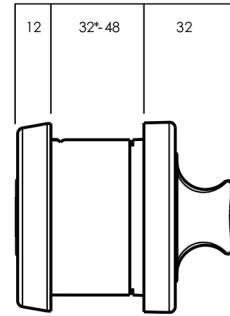

Product Details

Backset	60 to 70mm adjustable stainless steel bolt
Bolt	High security, cut resistant stainless steel bolt
Cylinder	5 pin tumbler mechanism. Brass cylinder and brass barrel
Door Thickness	32–48mm 32–36mm doors require a spacer (Included)
Finishes	Chrome Plate (CP) Satin Chrome Pearl (SP) Satin Chrome Brushed (SC) Everbrass (EVB) Satin Stainless Steel (SSS)*
Keying	Supplied individually keyed with two keys per lock, 78,000 key combinations, Key blank KB2015P
Materials	High purity zinc alloy. Stainless steel version features 304 grade satin stainless steel rose, turn knob and trim
Strike	Box strike with concealed crossgrain door frame strengthening screw

Paradigm® 005 Double Cylinder Deadbolt

Round Rose

Exterior

Interior

*32–36mm door thickness requires spacer ring (included)

Kinetic Defence®
Bump and pick resistant.

Counterbalance Bolt
Proportionally distributes the load between the door and door frame.

Retrofittable
Replace your existing Deadbolt. Fits 54mm hole. 60-70mm adjustable backset. 32-48mm door thickness.

Anti-Corrosion
Successfully tested in accordance with AS2332.3.1:2001 neutral salt spray test.