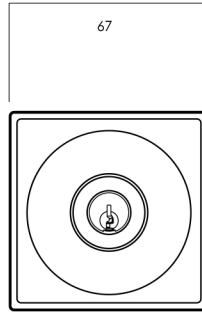

Product Details

Backset	60 to 70mm adjustable stainless steel bolt
Bolt	High security, cut resistant stainless steel bolt
Cylinder	5 pin tumbler mechanism. Brass cylinder and brass barrel
Door Thickness	32–48mm 32–36mm doors require a spacer (Included)
Finishes	Chrome Plate (CP) Satin Chrome Pearl (SP) Satin Chrome Brushed (SC) Everbrass (EVB) Satin Stainless Steel (SSS)*
Keying	Supplied individually keyed with two keys per lock, 78,000 key combinations, Key blank KB2015P
Materials	High purity zinc alloy. Stainless steel version features 304 grade satin stainless steel rose, turn knob and trim
Strike	Box strike with concealed crossgrain door frame strengthening screw

Paradigm® 005 Double Cylinder Deadbolt

Square Rose

Exterior

Interior

*32-36mm door thickness requires spacer ring (included)

Kinetic Defence®
Bump and pick resistant.

Counterbalance Bolt
Proportionally distributes the load between the door and door frame.