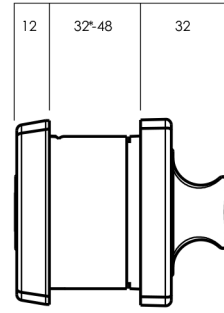

Product Details

Backset	60 to 70mm adjustable stainless steel bolt
Bolt	High security, cut resistant stainless steel bolt
Cylinder	5 pin tumbler mechanism. Brass cylinder and brass barrel
Door Thickness	32–48mm 32–36mm doors require a spacer (Included)
Finishes	Chrome Plate (CP) Satin Chrome Pearl (SP) Satin Chrome Brushed (SC) Everbrass (EVB) Satin Stainless Steel (SSS)*
Keying	Supplied individually keyed with two keys per lock, 78,000 key combinations, Key blank KB2015P
Materials	High purity zinc alloy. Stainless steel version features 304 grade satin stainless steel rose, turn knob and trim
Strike	Box strike with concealed crossgrain door frame strengthening screw

Paradigm® 005 Double Cylinder Deadbolt

Square Rose

Exterior

Interior

*32-36mm door thickness requires spacer ring (included)

Kinetic Defence®
Bump and pick resistant.

Counterbalance Bolt
Proportionally distributes the load between the door and door frame.

Retrofitable
Replace your existing Deadbolt. Fits 54mm hole. 60-70mm adjustable backset. 32-48mm door thickness.

Anti-Corrosion
Successfully tested in accordance with AS2332.3.1:2001 neutral salt spray test.