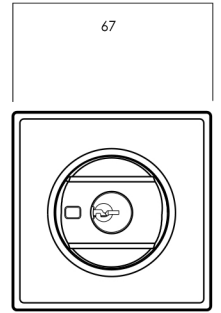

Product Details

Backset	60 to 70mm adjustable stainless steel bolt
Bolt	High security, cut resistant stainless steel bolt
Cylinder	5 pin tumbler mechanism. Brass cylinder and brass barrel
Door Thickness	32–48mm 32–36mm doors require a spacer (Included)
Finishes	Chrome Plate (CP) Satin Chrome Pearl (SP) Satin Chrome Brushed (SC) Everbrass (EVB) Satin Stainless Steel (SSS)*
Keying	Supplied individually keyed with two keys per lock, 78,000 key combinations, Key blank KB2015P
Materials	High purity zinc alloy. Stainless steel version features 304 grade satin stainless steel rose, turn knob and trim
Strike	Box strike with concealed crossgrain door frame strengthening screw

Paradigm® 005 Double Cylinder Deadbolt

Square Rose

Exterior

Interior

*32-36mm door thickness requires spacer ring (included)

Kinetic Defence®
Bump and pick resistant.

Counterbalance Bolt
Proportionally distributes the load between the door and door frame.