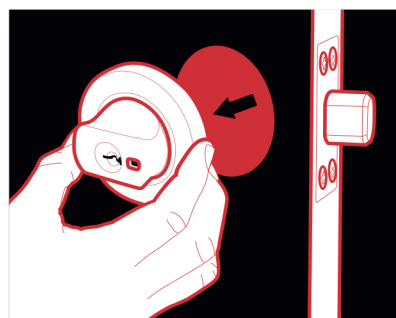

The Paradigm® 005 Double Cylinder Deadbolt is the premium security solution with its innovative safety features. The contemporary styling can be combined with any lever or entrance handle to create an elegant security solution, ideal for residential and architectural applications.

Key Features

- Three function modes with DualSelect® provides combination of convenience and security
- High security cut resistant stainless steel bolt
- Safety Release™ automatically unlocks internal knob upon key entry from outside
- LockAlert® indicator shows lock status at a glance
- Available in round or square rose

Restricted Special Keying

Lockwood locks can be keyed to a number of controlled and/or specially keyed systems. These range from legally protected keys to protect against unauthorised duplication, which can also include specially designed key systems such as master key systems, which allow for different levels of mechanical access control.

Please refer to Lockwood Keying Catalogue or contact your local sales office or customer service for specific information.

Retrofitable

Replace your existing Deadbolt. Fits 54mm hole. 60-70mm adjustable backset. 32-48mm door thickness.