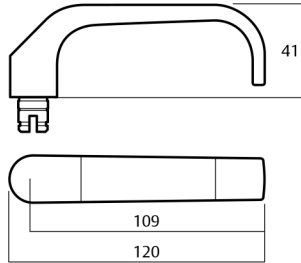

1220 Symphony Series Brass Door Handles

AS1428.1 Compliant Levers

Lever 74

Length	120mm
Projection	53mm
Finger clearance	45mm

Lever 76

Length	125mm
Projection	48.5mm
Finger clearance	40mm

Lever 77

Length	121mm
Projection	51mm
Finger clearance	48.3mm

Lever 90

Length	118.5mm
Projection	51.6mm
Finger clearance	44mm