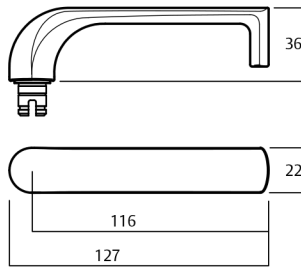

1220 Symphony Series Brass Door Handles

AS1428.1 Compliant Levers

Lever 74

Length	120mm
Projection	53mm
Finger clearance	45mm

Lever 76

Length	125mm
Projection	48.5mm
Finger clearance	40mm

Lever 77

Length	121mm
Projection	51mm
Finger clearance	48.3mm

Lever 90

Length	118.5mm
Projection	51.6mm
Finger clearance	44mm