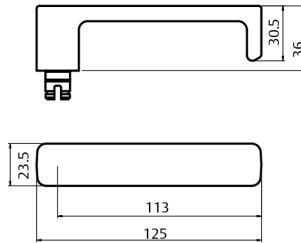

1220 Symphony Series Brass Door Handles

AS1428.1 Compliant Levers

Lever 74

Length	120mm
Projection	53mm
Finger clearance	45mm

Lever 76

Length	125mm
Projection	48.5mm
Finger clearance	40mm

Lever 77

Length	121mm
Projection	51mm
Finger clearance	48.3mm

Lever 90

Length	118.5mm
Projection	51.6mm
Finger clearance	44mm