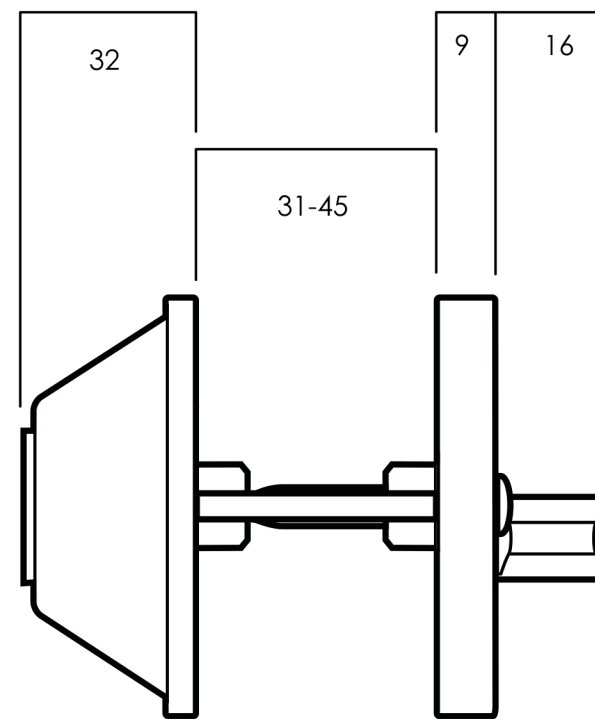

Symmetry® Deadbolt

Single Cylinder

Exterior

Interior

Kinetic Defence®
Bump and pick resistant.

2 Keys Included
Can be keyed alike to other
Lockwood door locks.

Retrofitable
Replace your existing Deadbolt. Fits
54mm hole. 60-70mm adjustable
backset. 31-45 door thickness.

ONECYL® Cylinder Solution

Finish	Trade Pack	Display Pack
Polished Brass	7106PB	7106PBDP
Polished Stainless Steel	7106PSS	—
Satin Stainless Steel	7106SSS	7106SSSDP
Satin Chrome Brushed	7106SC	—

Product Details

Door Thickness	31mm to 45mm 31 to 41mm requires spacer ring (included)
Finishes	Polished Brass (PB) Polished Stainless Steel (PSS) Satin Stainless Steel (SSS) Satin Chrome Brushed (SC)
Handing	Suits left or right hand opening doors
Keying	Operated by key from outside and turn knob inside