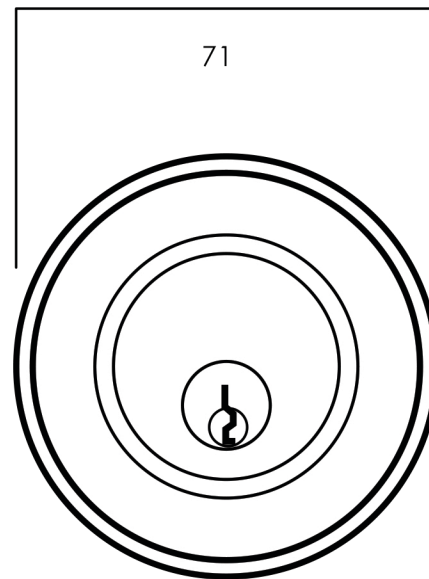

Symmetry® Deadbolt

Single Cylinder

Exterior

Interior

Kinetic Defence®
Bump and pick resistant.

2 Keys Included
Can be keyed alike to other
Lockwood door locks.

Retrofitable
Replace your existing Deadbolt. Fits
54mm hole. 60-70mm adjustable
backset. 31-45 door thickness.

ONECYL® Cylinder Solution

Finish	Trade Pack	Display Pack
Polished Brass	7106PB	7106PBDP
Polished Stainless Steel	7106PSS	—
Satin Stainless Steel	7106SSS	7106SSSDP
Satin Chrome Brushed	7106SC	—

Product Details