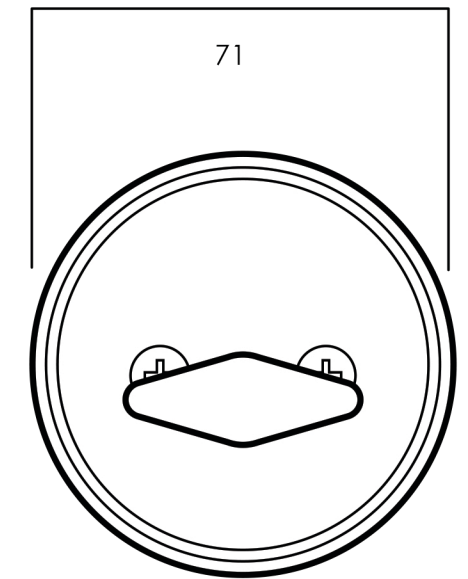

Symmetry® Deadbolt

Single Cylinder

Exterior

Interior

Kinetic Defence®
Bump and pick resistant.

2 Keys Included
Can be keyed alike to other
Lockwood door locks.

Retrofitable
Replace your existing Deadbolt. Fits
54mm hole. 60-70mm adjustable
backset. 31-45 door thickness.

ONECYL® Cylinder Solution

Finish	Trade Pack	Display Pack
Polished Brass	7106PB	7106PBDP
Polished Stainless Steel	7106PSS	—
Satin Stainless Steel	7106SSS	7106SSSDP
Satin Chrome Brushed	7106SC	—

Product Details