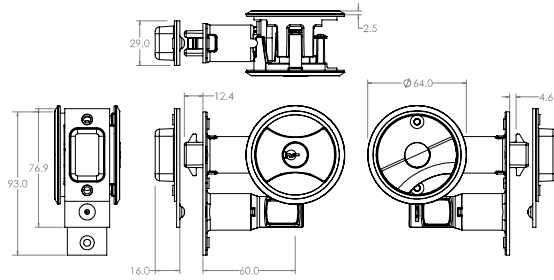

Product Details

Cross Drill	25mm
Door Thickness	32* to 40mm for timber doors *Requires spacer ring (included)
Finishes	Chrome Plate (CP) Satin Chrome Pearl (SP)
Latch Backset	60mm
Prep Hole	54mm
Strike	Box strike or pip strike (passage)
Materials	Furniture plate: Zinc Alloy Bolt: Nickel Plated Zinc (12.4mm projection) Bolt Beak: Stainless Steel Front End Plate: Stainless Steel Retractable Door Pull: Zinc Plated Strike Plate: Stainless Steel Strike Box: Zinc Plated Keys: Brass

Cavity Sliding Door Locks

7444 Entrance Set

Part Number	Finish
7444CPDP	Chrome Plate
7444SPDP	Satin Chrome Pearl

Outside

Locked or unlocked by key

Inside

Locked or unlocked by turn-plate

Exterior

Interior

7400 Privacy Set

Part Number	Finish
7400CPDP	Chrome Plate
7400SPDP	Satin Chrome Pearl

Outside

Emergency release button opened by coin or screwdriver

Inside

Locked or unlocked by turn-plate

Exterior