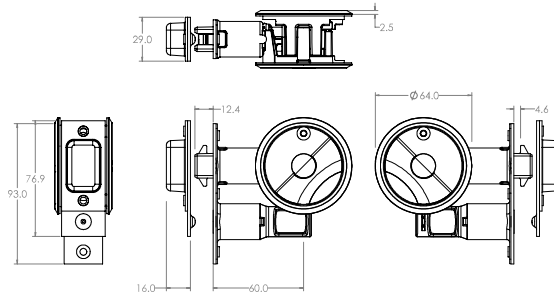

Product Details

Cross Drill	25mm
Door Thickness	32* to 40mm for timber doors *Requires spacer ring (included)
Finishes	Chrome Plate (CP) Satin Chrome Pearl (SP)
Latch Backset	60mm
Prep Hole	54mm
Strike	Box strike or pip strike (passage)
Materials	Furniture plate: Zinc Alloy Bolt: Nickel Plated Zinc (12.4mm projection) Bolt Beak: Stainless Steel Front End Plate: Stainless Steel Retractable Door Pull: Zinc Plated Strike Plate: Stainless Steel Strike Box: Zinc Plated Keys: Brass

Interior

7400 Privacy Set

Part Number	Finish
7400CPDP	Chrome Plate
7400SPDP	Satin Chrome Pearl

Outside

Emergency release button opened by coin or screwdriver

Inside

Locked or unlocked by turn-plate

Exterior

Interior

Cavity Sliding Door Locks

7410 Passage Latch Set

Part Number	Finish
7410CPDP	Chrome Plate
7410SPDP	Satin Chrome Pearl

Outside

Locked or unlocked by turn-plate

Inside

Locked or unlocked by turn-plate