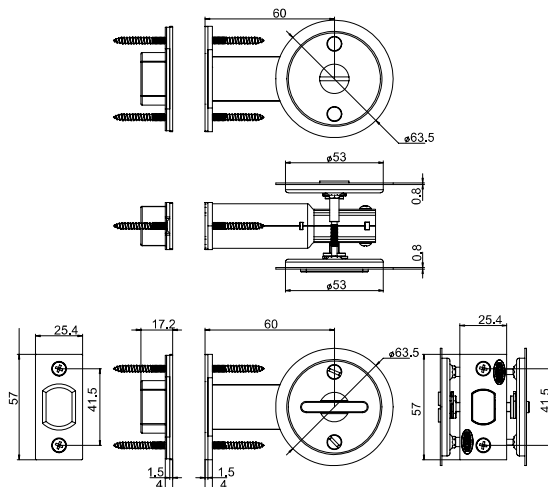

Product Details

Cross Drill	25mm
Door Thickness	32* to 40mm for timber doors *Requires spacer ring (included)
Finishes	Chrome Plate (CP) Satin Chrome Pearl (SP)
Latch Backset	60mm
Prep Hole	54mm
Strike	Box strike or pip strike (passage)
Materials	Furniture plate: Zinc Alloy Bolt: Nickel Plated Zinc (12.4mm projection) Bolt Beak: Stainless Steel Front End Plate: Stainless Steel Retractable Door Pull: Zinc Plated Strike Plate: Stainless Steel Strike Box: Zinc Plated Keys: Brass

Exterior

Interior

Vivid® Collection Privacy Cavity Door Sliders

Part Number	Finish
VIVCAV2/SBPVD	PVD Satin Brass
VIVCAV2/GMPVD	PVD Satin Gun Metal
VIVCAV2/BZPVD	PVD Satin Bronze

Outside

Emergency release button opened by coin or screwdriver

Inside

Locked or unlocked by turn-plate

Exterior

Interior