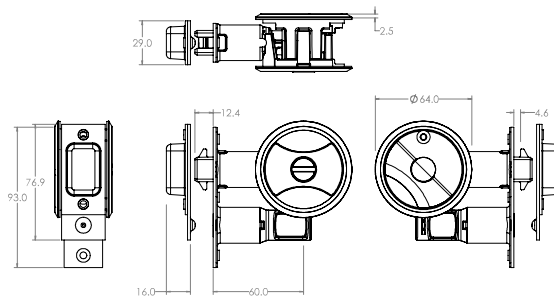

Product Details

Cross Drill	25mm
Door Thickness	32* to 40mm for timber doors *Requires spacer ring (included)
Finishes	Chrome Plate (CP) Satin Chrome Pearl (SP)
Latch Backset	60mm
Prep Hole	54mm
Strike	Box strike or pip strike (passage)
Materials	Furniture plate: Zinc Alloy Bolt: Nickel Plated Zinc (12.4mm projection) Bolt Beak: Stainless Steel Front End Plate: Stainless Steel Retractable Door Pull: Zinc Plated Strike Plate: Stainless Steel Strike Box: Zinc Plated Keys: Brass

Interior

7400 Privacy Set

Part Number	Finish
7400CPDP	Chrome Plate
7400SPDP	Satin Chrome Pearl

Outside

Emergency release button opened by coin or screwdriver

Inside

Locked or unlocked by turn-plate

Exterior

Interior

Cavity Sliding Door Locks

7410 Passage Latch Set

Part Number	Finish
7410CPDP	Chrome Plate
7410SPDP	Satin Chrome Pearl

Outside

Locked or unlocked by turn-plate

Inside

Locked or unlocked by turn-plate