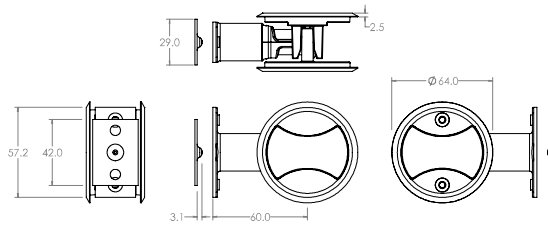

Product Details

Cross Drill	25mm
Door Thickness	32* to 40mm for timber doors *Requires spacer ring (included)
Finishes	Chrome Plate (CP) Satin Chrome Pearl (SP)
Latch Backset	60mm
Prep Hole	54mm
Strike	Box strike or pip strike (passage)
Materials	Furniture plate: Zinc Alloy Bolt: Nickel Plated Zinc (12.4mm projection) Bolt Beak: Stainless Steel Front End Plate: Stainless Steel Retractable Door Pull: Zinc Plated Strike Plate: Stainless Steel Strike Box: Zinc Plated Keys: Brass

Exterior

Interior

7450 Passage Set

Part Number	Finish
7450CPDP	Chrome Plate
7450SPDP	Satin Chrome Pearl

Outside

Free to slide door at all times

Inside

Free to slide door at all times

Exterior

Interior

Vivid® Collection Privacy Cavity Door Sliders

Part Number	Finish
VIVCAV2/SBPVD	PVD Satin Brass
VIVCAV2/GMPVD	PVD Satin Gun Metal
VIVCAV2/BZPVD	PVD Satin Bronze

Outside

Emergency release button opened by coin or screwdriver

Inside

Locked or unlocked by turn-plate

Exterior

Interior