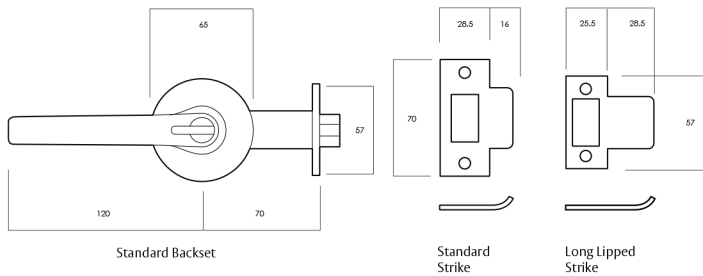

930 & 950 Series Key in Lever Locksets

930

Part Number 930

950

Part Number 950

930 & 950 Series Key in Lever Locksets

929 and 949 Exterior Escape Deadlatch

Part Number 929SC, 949SC

Outside Opened by handle when unlocked. Key locks or unlocks exterior handle but does not retract the bolt

Inside Opened by handle at all times. Turnknob locks or unlocks exterior handle.

Note: 930 Series levers shown.

930 and 950 Exterior Deadlatch

Part Number 930SC, 950SC

Outside Opened by handle when unlocked. Key locks or unlocks exterior handle but does not retract the bolt

Inside Opened by handle when unlocked. Turnknob locks or unlocks both handles

930 & 950 Series Key in Lever Locksets

934 and 954 Glass Door Deadlatch

Part Number 934SC, 954SC

Outside Opened by handle when unlocked. Key locks or unlocks both handles but does not retract the bolt.

Inside Opened by handle when unlocked. Key locks or unlocks both handles but does not retract the bolt.