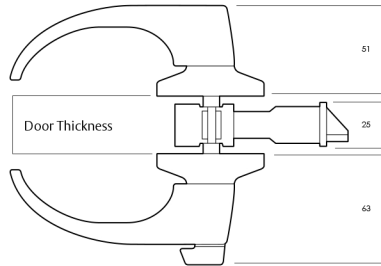

930 & 950 Series Key in Lever Locksets

930

Part Number 930

950

Part Number 950

930 & 950 Series Key in Lever Locksets

929 and 949 Exterior Escape Deadlatch

Part Number 929SC, 949SC

Outside Opened by handle when unlocked. Key locks or unlocks exterior handle but does not retract the bolt

Inside Opened by handle at all times. Turnknob locks or unlocks exterior handle.

Note: 930 Series levers shown.

930 and 950 Exterior Deadlatch

Part Number 930SC, 950SC

Outside Opened by handle when unlocked. Key locks or unlocks exterior handle but does not retract the bolt

Inside Opened by handle when unlocked. Turnknob locks or unlocks both handles

930 & 950 Series Key in Lever Locksets

934 and 954 Glass Door Deadlatch

Part Number 934SC, 954SC

Outside Opened by handle when unlocked. Key locks or unlocks both handles but does not retract the bolt.

Inside Opened by handle when unlocked. Key locks or unlocks both handles but does not retract the bolt.