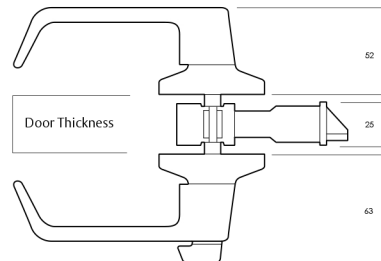

930 & 950 Series Key in Lever Locksets

930

Part Number 930

950

Part Number 950

930 & 950 Series Key in Lever Locksets

929 and 949 Exterior Escape Deadlatch

Part Number 929SC, 949SC

930 and 950 Exterior Deadlatch

Part Number 930SC, 950SC

Outside Opened by handle when unlocked. Key locks or unlocks exterior handle but does not retract the bolt

Inside Opened by handle when unlocked. Turnknob locks or unlocks both handles

Part Number 932SC, 952SC

Outside Opened by handle when unlocked. Coin or screwdriver in emergency button unlocks handle but does not retract bolt

Inside Opened by handle when unlocked.

Note: 930 Series levers shown.

930 & 950 Series Key in Lever Locksets

934 and 954 Glass Door Deadlatch

Part Number 934SC, 954SC

Outside Opened by handle when unlocked. Key locks or unlocks both handles but does not retract the bolt.

Inside Opened by handle when unlocked. Key locks or unlocks both handles but does not retract the bolt.