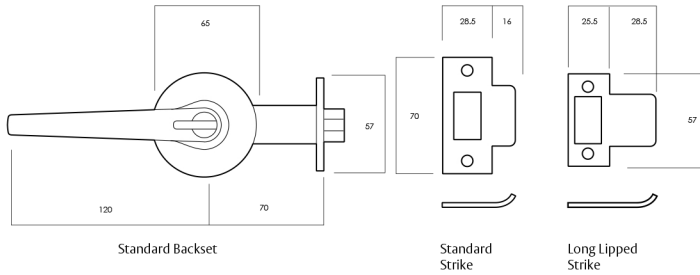

930 & 950 Series Key in Lever Locksets

930

Part Number 930

950

Part Number 950

930 & 950 Series Key in Lever Locksets

929 and 949 Exterior Escape Deadlatch

Part Number 929SC, 949SC

Outside Opened by handle when unlocked. Key locks or unlocks exterior handle but does not retract the bolt

Inside Opened by handle at all times. Turnknob locks or unlocks exterior handle.

Note: 930 Series levers shown.

930 and 950 Exterior Deadlatch

Part Number 930SC, 950SC

Outside Opened by handle when unlocked. Key locks or unlocks exterior handle but does not retract the bolt

Inside Opened by handle when unlocked. Turnknob locks or unlocks both handles

930 & 950 Series Key in Lever Locksets

934 and 954 Glass Door Deadlatch

Part Number 934SC, 954SC

Outside Opened by handle when unlocked. Key locks or unlocks both handles but does not retract the bolt.

Inside Opened by handle when unlocked. Key locks or unlocks both handles but does not retract the bolt.