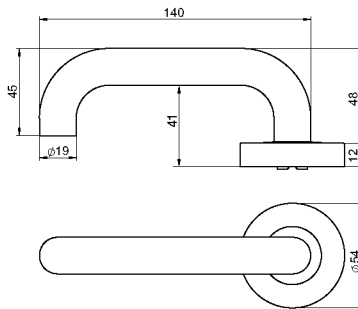

Vivid® Collection Internal Door Leversets

Lever 2 - Passage

Part Number VIV1/V2SBPVD
VIV1/V2GMPVD
VIV1/V2BZPVD

Length 140mm

Projection 60mm

Disabled Accessible
AS1428.1 Compliant

Lever 2 - Privacy

Part Number VIV2/V2SBPVD
VIV2/V2GMPVD
VIV2/V2BZPVD

Length 140mm

Projection 60mm

Disabled Accessible
AS1428.1 Compliant

Lever 2 - Dummy

Part Number VIV3/V2SBPVD
VIV3/V2GMPVD
VIV3/V2BZPVD

Length 140mm

Projection 60mm

Disabled Accessible
AS1428.1 Compliant