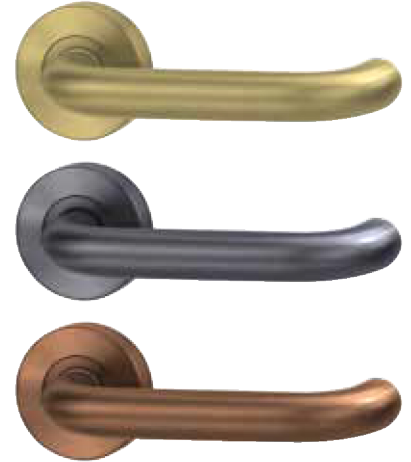

Vivid® Collection Internal Door Leversets

Lever 2 - Passage

Part Number VIV1/V2SBPVD
VIV1/V2GMPVD
VIV1/V2BZPVD

Length 140mm

Projection 60mm

Disabled Accessible
AS1428.1 Compliant

Lever 2 - Privacy

Part Number VIV2/V2SBPVD
VIV2/V2GMPVD
VIV2/V2BZPVD

Length 140mm

Projection 60mm

Disabled Accessible
AS1428.1 Compliant

Lever 2 - Dummy

Part Number VIV3/V2SBPVD
VIV3/V2GMPVD
VIV3/V2BZPVD

Length 140mm

Projection 60mm

Disabled Accessible
AS1428.1 Compliant