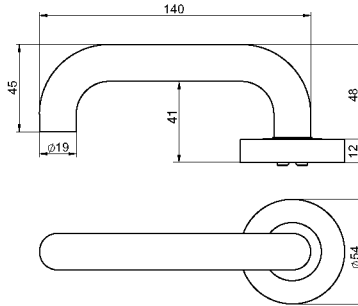

Vivid® Collection Internal Door Leversets

Lever 2 - Passage

Part Number VIV1/V2SBPVD
VIV1/V2GMPVD
VIV1/V2BZPVD

Length 140mm

Projection 60mm

Disabled Accessible
AS1428.1 Compliant

Lever 2 - Privacy

Part Number VIV2/V2SBPVD
VIV2/V2GMPVD
VIV2/V2BZPVD

Length 140mm

Projection 60mm

Disabled Accessible
AS1428.1 Compliant

Lever 2 - Dummy

Part Number VIV3/V2SBPVD
VIV3/V2GMPVD
VIV3/V2BZPVD

Length 140mm

Projection 60mm

Disabled Accessible
AS1428.1 Compliant