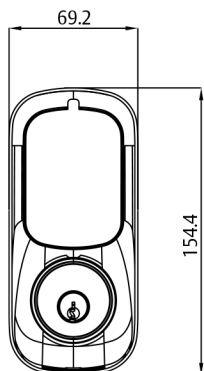

Assure Lock® Keyed

Exterior

Interior

Exterior

Description	Part Number
Yale Assure keyed electronic digital deadbolt satin chrome	YRD226NRSC
Yale Assure keyed electronic digital deadbolt Matt Black	YRD226NRMBK