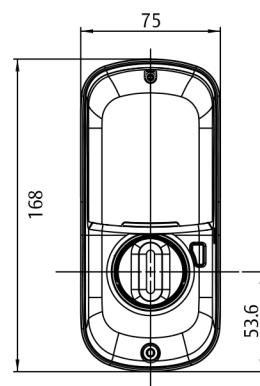

Assure Lock® Keyed

Exterior

Interior

Exterior

Description	Part Number
Yale Assure keyed electronic digital deadbolt satin chrome	YRD226NRSC
Yale Assure keyed electronic digital deadbolt Matt Black	YRD226NRMBK