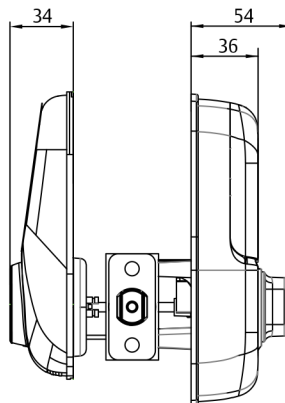

Assure Lock® Keyed

Exterior

Interior

Exterior

Description	Part Number
Yale Assure keyed electronic digital deadbolt satin chrome	YRD226NRSC
Yale Assure keyed electronic digital deadbolt Matt Black	YRD226NRMBK