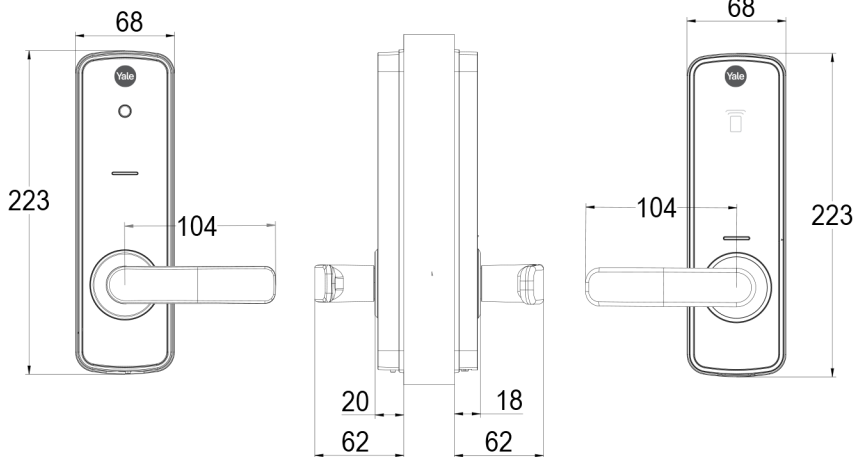

Unity Entrance Lock

Exterior

Interior

Features & Specifications

- Digital deadlocking
- Certified to SL8 (Security) & to D8 (Durability) Australian Lock Standard (AS4145.2:2008)
- Certified to BAL-40 Bushfire Level (AS1530.8.1-2007)
- Fits standard doors 35mm- 60mm thick
- 60-70mm backset latch compatible
- Total control via App
- Auto unlock
- Tailor user access
- Lock alert
- 24/7 Lock Activity trails
- Door Position Sensor
- 100% keyfree

Finishes

Display Pack

Description	Part Number
Yale Unity Entrance Lock	Silver: YUR/DEL/1/SIL Matt Black: YUR/DEL/1/MBK

Trade Packs

Yale Unity Entrance Lock with Connect Plus Wi-Fi Bridge	Silver: YUR/DEL/PBDG/SIL Matt Black: YUR/DEL/PBDG/MBK
Yale Unity Entrance Lock Silver with Smart Keypad	YUR/DEL/KP/SIL
Yale Unity Entrance Lock with Connect Plus Wi-Fi Bridge and Smart Keypad	Silver: YUR/DEL/PKIT/SIL Matt Black: YUR/DEL/PKIT/MBK
Yale Contactless Key Tag	YDKEYTAG
Yale Unity Installation Template	YUR/TEMPLATE
Yale Unity Nexion Retrofit Kit	YUR/NX/KIT
Yale 530 Series Tubular Deadlatch 70mm Backset Satin Chrome	Y530-222SC

Technical Specifications

Australian Standard	AS4145.2:2008, SL8 Security, D8 Durability, AS1530.8.1-2007 and BAL-40 Bush Fire Level
Compliance	Regulatory Compliance Mark (RCM) for Australia and New Zealand
Lock Type	530 Latch
Door Thickness	35-60mm
Backset	60-70mm backset (70mm latch sold separately – Y530-222SC)
Finish	Silver/Matt Black powdercoat with black nylon
RFID	2 x Contactless Key Tags
Power	4 x AA Alkaline batteries
Battery Life on lock	approximately 12 months
Low Battery Warning	20%
Volume Settings	Off, Low, High
Operating Temperature	-25-70°C
Humidity	0-95%
IP Rating	IP54
Use	Entry doors. Not for use on doors where the internal escutcheon is exposed to outside elements. Eg: Outdoor gate