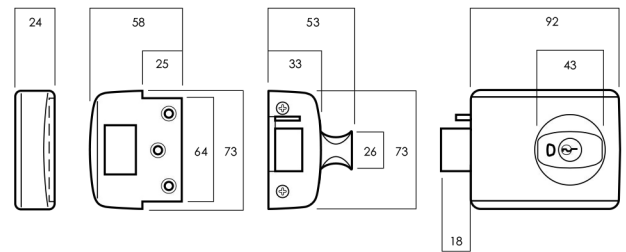

001 - Knob with Open In Strike - Twin Pack

Finish	Trade Pack	Display Pack
Satin Chrome Pearl	001-1K2SP	001-1K2SPDP
Everbrass	—	001-1K2EVBDP

Suitable for INWARD opening timber framed doors. Keyed alike for extra convenience. Pack contains two locksets.