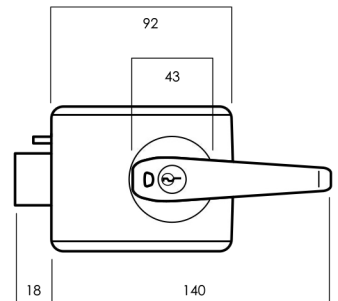

001 Double Cylinder Deadlatch

Double Cylinder with Lever

Exterior Cylinder

Interior

Kinetic Defence®
Bump and pick resistant.

2 Keys Included
Can be keyed alike to other
Lockwood door locks.

SafetyRelease™
Minimises the risk of being
locked in.

Retrofitable
Replace your existing
001 Deadlatch.

LockAlert®
Interior Indicator shows lock
status at a glance.

Safety Mode
Securely locked from outside
and free from inside.

Secure Mode
Securely locked from both
inside and outside. For when
nobody is home.

Passage Mode
Free to enter from outside
and free to exit from inside.

Deadlatch Bolt
Stainless steel 18mm projection.