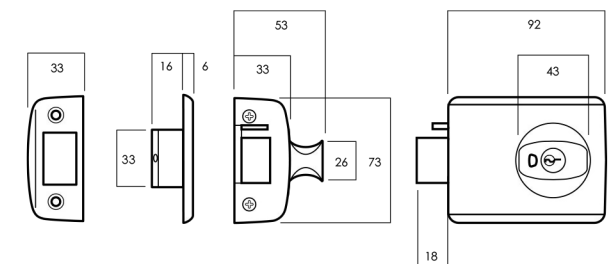

001 - Knob with Open Out Strike - Single Pack

Finish	Trade Pack
Satin Chrome Pearl	001-4K1SP

Suitable for OUTWARD opening timber framed doors.