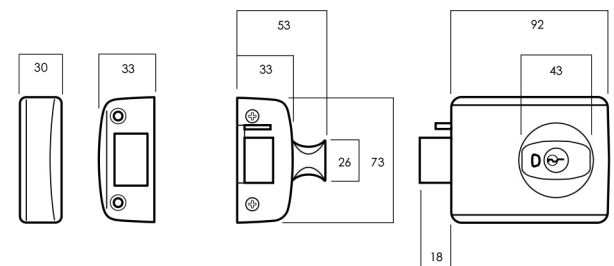

001 - Knob with Metal Frame Strike - Single Pack

Finish	Trade Pack
Satin Chrome Pearl	001-3K1SP

Suitable for INWARD opening metal framed doors.