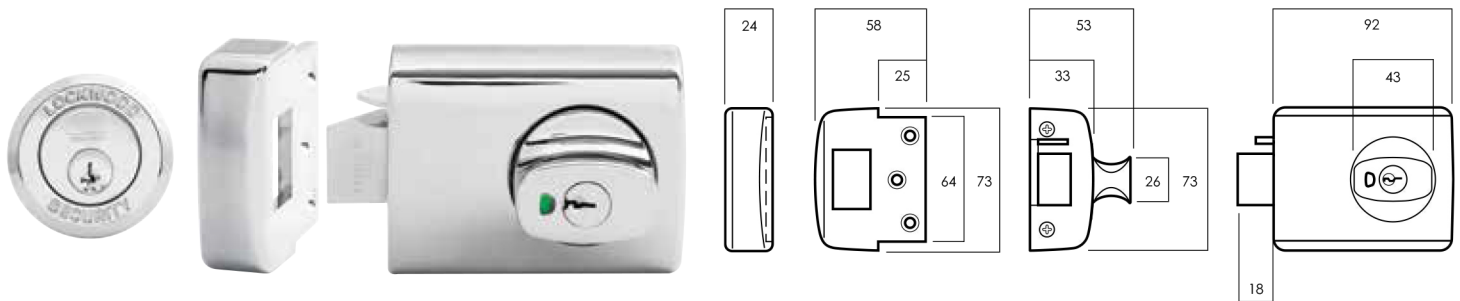

001 Double Cylinder Deadlatch

The Australian-designed Lockwood 001® Deadlatch offers market-leading performance and reliability for your home and is available in both Knob and Lever versions.

The 001® Deadlatch features a cut-resistant stainless steel bolt, 11 concealed anchorage points and a door frame strengthener that combine to offer high security protection.

Please refer to Lockwood Keying Catalogue or contact your local sales office or customer service for specific information.

Retrofitable

Replace your existing 001 Deadlatch.

Product Details

Backset	60mm
Case	High purity zinc alloy
Cylinders	Internal and external 5 pin tumbler mechanism. Brass cylinders and brass barrels.
Door Thickness	30 - 45mm
Finish*	Satin Chrome Pearl (SP) Chrome Plate (CP) Brown (BRN) Everbrass (EVB)
Latch	Stainless steel 18mm projection
Packers	3mm thick packer plates are available, these packers are installed under lock body to align lock body with face of jamb

*Refer to pages 5 and 7 for product range

Standards and Compliance

Conforms to Australian Standard (AS4145.2-2008 S₇D8C6)

001 Double Cylinder Deadlatch

Double Cylinder with Knob

Exterior Cylinder

Interior

Kinetic Defence®
Bump and pick resistant.

2 Keys Included
Can be keyed alike to other
Lockwood door locks.

SafetyRelease™
Minimises the risk of being
locked in.

Retrofitable
Replace your existing
001 Deadlatch.

LockAlert®
Interior Indicator shows lock
status at a glance.