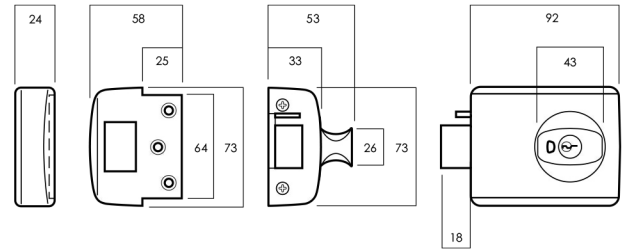

001 Double Cylinder Deadlatch

001 - Knob with Open In Strike - Single Pack

Finish	Trade Pack	Display Pack
Satin Chrome Pearl	001-1K1SP	001-1K1SPDP
Chrome Plate	001-1K1CP	001-1K1CPDP
Brown	—	001-1K1BRNDP
Everbrass	001-1K1EVB	—

Suitable for INWARD opening timber framed doors.