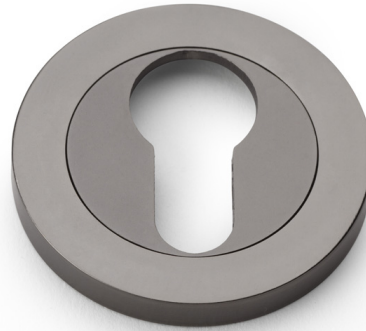

Euro Profile Concealed Fix Escutcheon

AW390-grp

These Escutcheons are exquisitely crafted **solid brass** escutcheons in Euro and **standard lock** profiles to be used with Euro and standard UK locks.

They have a **modern circular shape**, with concealed fixings for a clean, **high-end finishing** touch on door fronts. Available in warm and tactile antique brass, classic Italian brass, a fresh and on-trend satin brass which is available with or without a PVD coating, modern stainless dark bronze which is also available with or without a PVD coating, or a fresh and contemporary stainless PVD polished nickel.