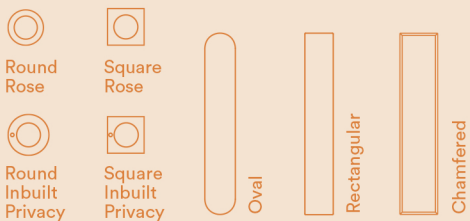

Available Backplates: