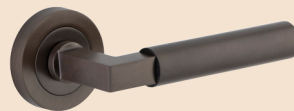

The Berlin collection pays tribute to the Bauhaus movement with clean lines, precise geometry, and functional minimalism.

Complementing numerous interior styles, the Berlin Collection is particularly striking in contemporary and industrial projects. Popular in Matt Black and Brushed Brass, each piece exemplifies the Bauhaus philosophy of valuing usability over ornamentation.

The Berlin collection features matching door levers, pull handles, a cupboard knob and privacy turn. This range is also available as an Iver kit in Passage, Privacy and Entrance.

Berlin Lever

Berlin
Cupboard Knob

Berlin
Pull Handle

450mm / 600mm

Berlin Privacy Turn

Round and Square

Available Backplates:

Round
Rose

Square
Rose

Oval

Rectangular

Chamfered

Round
Inbuilt
Privacy

Square
Inbuilt
Privacy

Available Finishes:

Matt
Black

Polished
Brass

Polished
Chrome