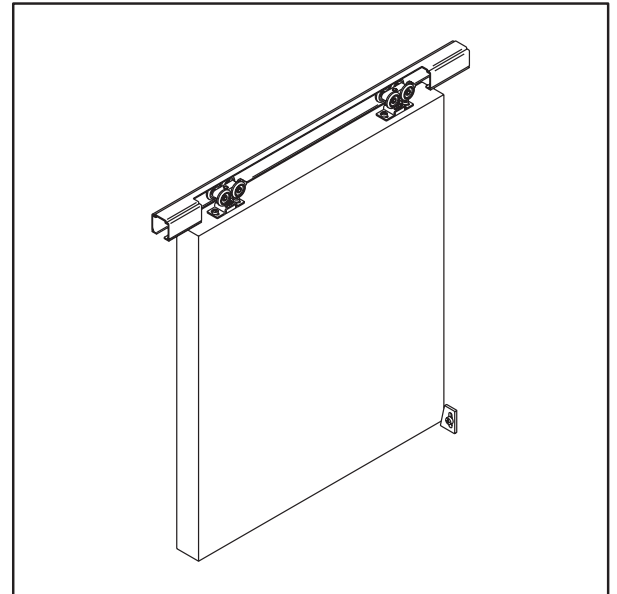

Application

Suitable for interior cavity door applications in residential and commercial environments.

Hangers come standard with a steel bracket and four nylon tyred wheels with precision bearings.

Panel Specification

Set No.	Panel width	Track Length
CR60-20/1	610mm to 915mm	2000mm
CR60-30/1	915mm to 1525mm	3000mm

Pack No.	
CR60-1PK	Fitting pack only, no track

Hardware Specification

Track:	60A
Material	Aluminium, Mill
Standard lengths	2000mm, 3000mm, 4000mm and 6000mm

Hangers (2 per panel): 608

Hanger has a nylon body and comes standard with zinc plated steel bracket and four nylon tyred wheels with chrome precision bearings.

Guide: C155LS
Nylon guide for cavity panel applications.

Spanner: 805-SPN to suit 608 Hanger
Pressed steel zinc plated.

Accessories: 60SCT
Soft Close
Suitable for panels up to 60kg.

Cavity Buffer C153B
Rubber buffer and fixing screw.

INSTALLATION INSTRUCTIONS

1 Prepare Hardware