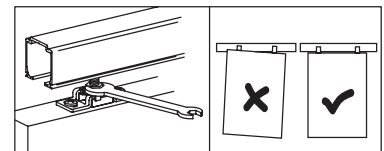

Screw hanger bolts into hangers. Insert hangers into track.

2 Attach Hardware to Panel

Hanger mounting plates should be positioned centrally to panel thickness. Plates should be facing the same direction. Opening facing cavity opening.

3 Fix Track Parallel to Floor

Position 8g screws first 50mm in from each end and every 300mm between.

4 Fit Panel

With the latch on the mounting plates open, bring panel up to hangers and push hanger bolt into plate. Close latches when bolts are in the plates.

5 Adjust Panel

Screw bolt in or out of hanger to adjust panel height. Adjust height so panel is square.

6 Fit Guide

Locate at opening jamb. With door hanging plumb fix guides to either side of door.

7 Fit Soft Closes