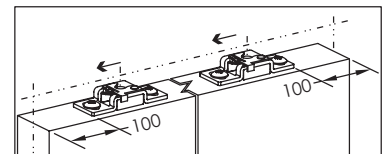

Set No.	Panel width	Track Length
CR60-20/1	610mm to 915mm	2000mm
CR60-30/1	915mm to 1525mm	3000mm

Pack No.	
CR60-1PK	Fitting pack only, no track

Hardware Specification

Track:	60A
Material	Aluminium, Mill
Standard lengths	2000mm, 3000mm, 4000mm and 6000mm

Spanner: 805-SPN to suit 608 Hanger
Pressed steel zinc plated.

Accessories: 60SCT
Soft Close
Suitable for panels up to 60kg.

Cavity Buffer C153B
Rubber buffer and fixing screw.

INSTALLATION INSTRUCTIONS

1 Prepare Hardware

Screw hanger bolts into hangers. Insert hangers into track.

2 Attach Hardware to Panel

Hanger mounting plates should be positioned centrally to panel thickness. Plates should be facing the same direction. Opening facing cavity opening.