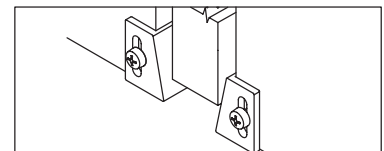

Screw hanger bolts into hangers. Insert hangers into track.

2 Attach Hardware to Panel

Hanger mounting plates should be positioned centrally to panel thickness. Plates should be facing the same direction. Opening facing cavity opening.

3 Fix Track Parallel to Floor

Position 8g screws first 50mm in from each end and every 300mm between.

4 Fit Panel

With the latch on the mounting plates open, bring panel up to hangers and push hanger bolt into plate. Close latches when bolts are in the plates.

5 Adjust Panel

Screw bolt in or out of hanger to adjust panel height. Adjust height so panel is square.

6 Fit Guide

Locate at opening jamb. With door hanging plumb fix guides to either side of door.

7 Fit Soft Closes