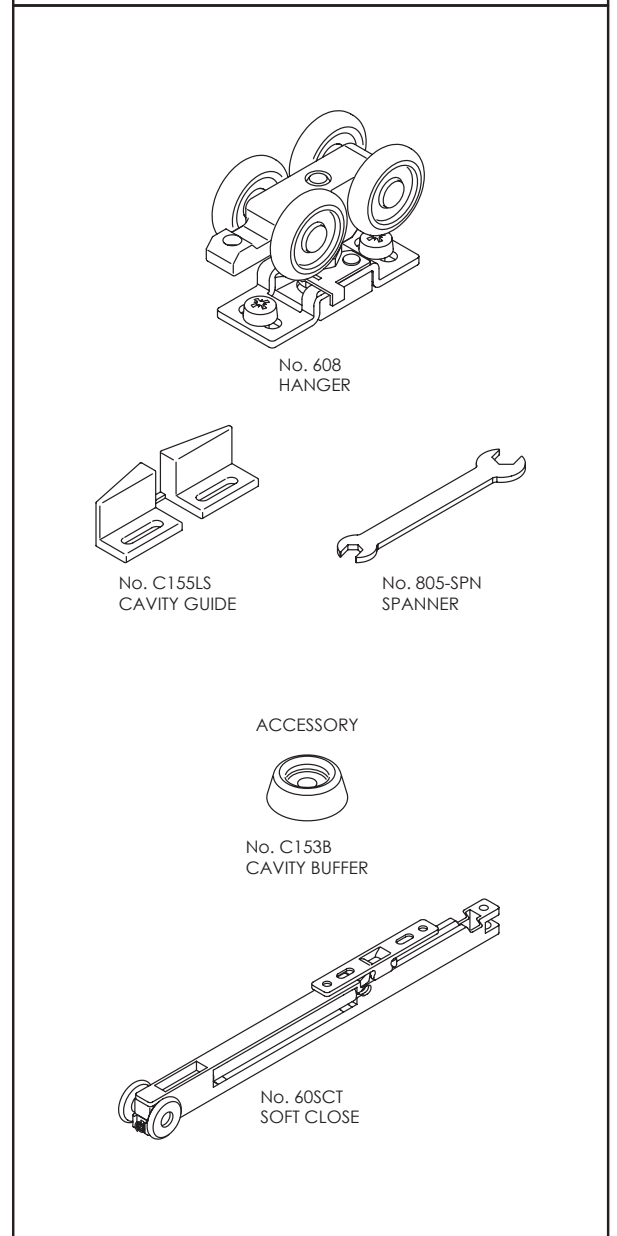

Track System:	Cavity Run 60
For Individual Panels:	
Max Panel Weight	60kg
Max Panel Height	2400mm
Min Panel Thickness	19mm

Standard Sets and Packs

Sets comprise of top track, hangers, guide, spanner and timber screws.

Set No.	Panel width	Track Length
CR60-20/1	610mm to 915mm	2000mm
CR60-30/1	915mm to 1525mm	3000mm

Pack No.	
CR60-1PK	Fitting pack only, no track

Hardware Specification

Track:	60A
Material	Aluminium, Mill
Standard lengths	2000mm, 3000mm, 4000mm and 6000mm

Hangers (2 per panel): 608

Hanger has a nylon body and comes standard with zinc plated steel bracket and four nylon tyred wheels with chrome precision bearings.

Guide: C155LS
Nylon guide for cavity panel applications.

Spanner: 805-SPN to suit 608 Hanger
Pressed steel zinc plated.

Accessories: 60SCT
Soft Close
Suitable for panels up to 60kg.

Cavity Buffer C153B
Rubber buffer and fixing screw.

INSTALLATION INSTRUCTIONS

1 Prepare Hardware