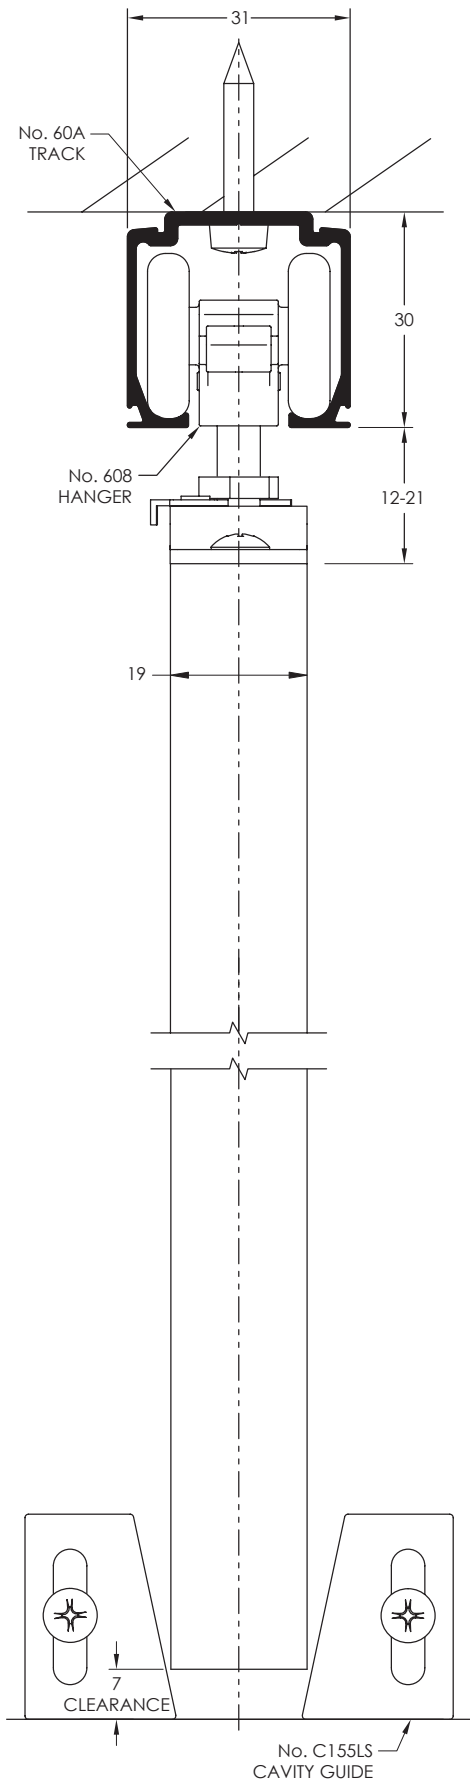

INSTALLATION INSTRUCTIONS