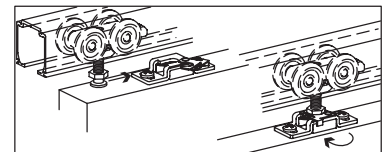

Screw hanger bolts into hangers. Insert hangers into track.

2 Attach Hardware to Panel

Hanger mounting plates should be positioned centrally to panel thickness. Plates should be facing the same direction. Opening facing cavity opening.

3 Fix Track Parallel to Floor

Position 8g screws first 50mm in from each end and every 300mm between.

4 Fit Panel

With the latch on the mounting plates open, bring panel up to hangers and push hanger bolt into plate. Close latches when bolts are in the plates.