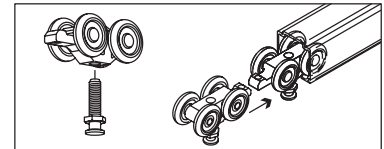

Set No.	Panel width	Track Length
CR60-20/1	610mm to 915mm	2000mm
CR60-30/1	915mm to 1525mm	3000mm

Pack No.	
CR60-1PK	Fitting pack only, no track

Hardware Specification

Track:	60A
Material	Aluminium, Mill
Standard lengths	2000mm, 3000mm, 4000mm and 6000mm

Hangers (2 per panel): 608

Hanger has a nylon body and comes standard with zinc plated steel bracket and four nylon tyred wheels with chrome precision bearings.

Guide: C155LS
Nylon guide for cavity panel applications.

Spanner: 805-SPN to suit 608 Hanger
Pressed steel zinc plated.

Accessories: 60SCT
Soft Close
Suitable for panels up to 60kg.

Cavity Buffer C153B
Rubber buffer and fixing screw.

INSTALLATION INSTRUCTIONS

1 Prepare Hardware

Screw hanger bolts into hangers. Insert hangers into track.

2 Attach Hardware to Panel

Hanger mounting plates should be positioned centrally to panel thickness. Plates should be facing the same direction. Opening facing cavity opening.