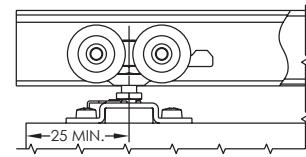

Set No.	Panel width	Track Length
CR60-20/1	610mm to 915mm	2000mm
CR60-30/1	915mm to 1525mm	3000mm

Pack No.	
CR60-1PK	Fitting pack only, no track

Hardware Specification

Track:	60A
Material	Aluminium, Mill
Standard lengths	2000mm, 3000mm, 4000mm and 6000mm

Spanner: 805-SPN to suit 608 Hanger
Pressed steel zinc plated.

Accessories: 60SCT
Soft Close
Suitable for panels up to 60kg.

Cavity Buffer C153B
Rubber buffer and fixing screw.

INSTALLATION INSTRUCTIONS

1 Prepare Hardware

Screw hanger bolts into hangers. Insert hangers into track.

2 Attach Hardware to Panel

Hanger mounting plates should be positioned centrally to panel thickness. Plates should be facing the same direction. Opening facing cavity opening.