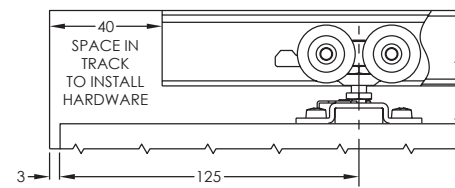

Set No.	Panel width	Track Length
CR60-20/1	610mm to 915mm	2000mm
CR60-30/1	915mm to 1525mm	3000mm

Pack No.	
CR60-1PK	Fitting pack only, no track

Hardware Specification

Track:	60A
Material	Aluminium, Mill
Standard lengths	2000mm, 3000mm, 4000mm and 6000mm

Spanner: 805-SPN to suit 608 Hanger
Pressed steel zinc plated.

Accessories: 60SCT
Soft Close
Suitable for panels up to 60kg.

Cavity Buffer C153B
Rubber buffer and fixing screw.

INSTALLATION INSTRUCTIONS

1 Prepare Hardware

Screw hanger bolts into hangers. Insert hangers into track.

2 Attach Hardware to Panel

Hanger mounting plates should be positioned centrally to panel thickness. Plates should be facing the same direction. Opening facing cavity opening.