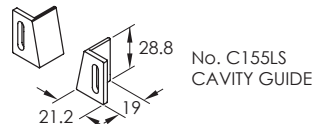

Screw hanger bolts into hangers. Insert hangers into track.

2 Attach Hardware to Panel

Hanger mounting plates should be positioned centrally to panel thickness. Plates should be facing the same direction. Opening facing cavity opening.

3 Fix Track Parallel to Floor

Position 8g screws first 50mm in from each end and every 300mm between.

4 Fit Panel

With the latch on the mounting plates open, bring panel up to hangers and push hanger bolt into plate. Close latches when bolts are in the plates.

5 Adjust Panel

Screw bolt in or out of hanger to adjust panel height. Adjust height so panel is square.

6 Fit Guide

Locate at opening jamb. With door hanging plumb fix guides to either side of door.

7 Fit Soft Closes