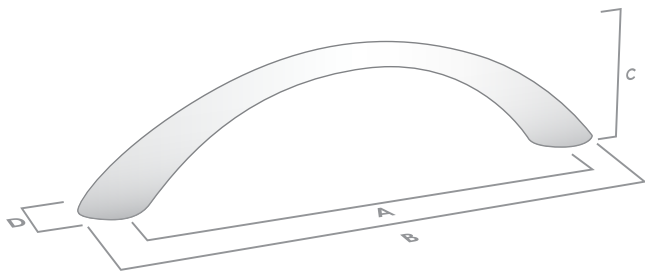

CLASSIC

The Nostalgia Collection

Handle

Code	Centre (A)	Length (B)	Diameter (D)	Projection (C)	Finish
001.064.05	64mm	94mm	10mm	22mm	Brushed Nickel
001.064.06	64mm	94mm	10mm	22mm	Polished Chrome
001.064.08	64mm	94mm	10mm	22mm	Polished Brass
001.064.09	64mm	94mm	10mm	22mm	Black Nickel
001.064.15	64mm	94mm	10mm	22mm	Satin Chrome
001.096.05	96mm	115mm	10mm	26mm	Brushed Nickel
001.096.06	96mm	115mm	10mm	26mm	Polished Chrome
001.096.08	96mm	115mm	10mm	26mm	Polished Brass
001.096.09	96mm	115mm	10mm	26mm	Black Nickel
001.096.15	96mm	115mm	10mm	26mm	Satin Chrome
001.128.05	128mm	164mm	10mm	27mm	Brushed Nickel
001.128.06	128mm	164mm	10mm	27mm	Polished Chrome
001.128.08	128mm	164mm	10mm	27mm	Polished Brass
001.128.09	128mm	164mm	10mm	27mm	Black Nickel
001.128.15	128mm	164mm	10mm	27mm	Satin Chrome