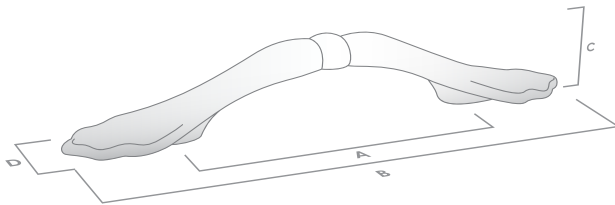

The Heritage Collection

Cup Pull

Code	CTC (A)	Length (B)	Height (C)	Projection (D)	Finish
008.064.01	64mm	104mm	30mm	25mm	Antique Black
008.064.03	64mm	104mm	30mm	25mm	Antique Brass
008.064.08	64mm	104mm	30mm	25mm	Polished Gold
008.064.14	64mm	104mm	30mm	25mm	Pewter
008.064.32	64mm	104mm	30mm	25mm	Brushed Gold
008.064.33	64mm	104mm	30mm	25mm	Brushed Rose Gold

Handle

Code	CTC (A)	Length (B)	Width (D)	Projection (C)	Finish
010.076.01	76mm	140mm	20mm	25mm	Antique Black
010.076.03	76mm	140mm	20mm	25mm	Antique Brass
010.076.08	76mm	140mm	20mm	25mm	Polished Gold
010.076.14	76mm	140mm	20mm	25mm	Pewter
010.076.32	76mm	140mm	20mm	25mm	Brushed Gold
010.076.33	76mm	140mm	20mm	25mm	Brushed Rose Gold