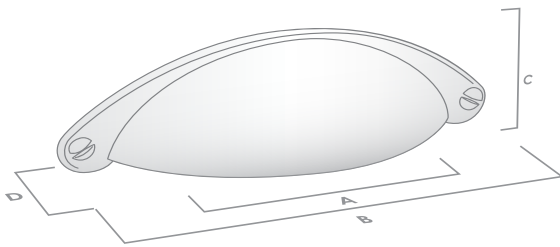

The Heritage Collection

Cup Pull

Code	CTC (A)	Length (B)	Height (C)	Projection (D)	Finish
008.064.01	64mm	104mm	30mm	25mm	Antique Black
008.064.03	64mm	104mm	30mm	25mm	Antique Brass
008.064.08	64mm	104mm	30mm	25mm	Polished Gold
008.064.14	64mm	104mm	30mm	25mm	Pewter
008.064.32	64mm	104mm	30mm	25mm	Brushed Gold
008.064.33	64mm	104mm	30mm	25mm	Brushed Rose Gold

Handle

Code	CTC (A)	Length (B)	Width (D)	Projection (C)	Finish
010.076.01	76mm	140mm	20mm	25mm	Antique Black
010.076.03	76mm	140mm	20mm	25mm	Antique Brass
010.076.08	76mm	140mm	20mm	25mm	Polished Gold
010.076.14	76mm	140mm	20mm	25mm	Pewter
010.076.32	76mm	140mm	20mm	25mm	Brushed Gold
010.076.33	76mm	140mm	20mm	25mm	Brushed Rose Gold