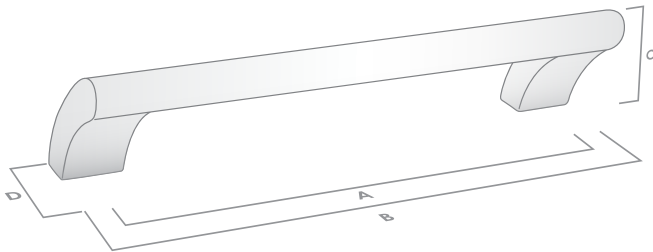

## Knob

Code	CTC (A)	Length (B)	Width (D)	Projection (C)	Finish
054.042.06	16mm	42mm	19mm	20mm	Polished Chrome
054.042.10	16mm	42mm	19mm	20mm	Dull Brushed Nickel

## Handle

Code	CTC (A)	Length (B)	Width (D)	Projection (C)	Finish
039.128.06	128mm	143mm	34mm	31mm	Polished Chrome
039.128.10	128mm	143mm	34mm	31mm	Dull Brushed Nickel
039.192.06	192mm	207mm	34mm	31mm	Polished Chrome
039.192.10	192mm	207mm	34mm	31mm	Dull Brushed Nickel