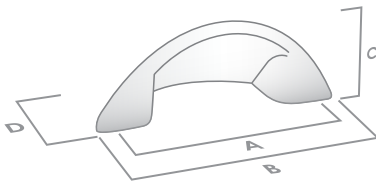

Code	Length (A)	Width (B)	Projection (C)	Finish
056.034.05	34mm	34mm	25mm	Brushed Nickel
056.034.06	34mm	34mm	25mm	Polished Chrome

Cup Pull

Code	CTC (A)	Length (B)	Height (D)	Projection (C)	Finish
009.064.05	64mm	80mm	27mm	32mm	Brushed Nickel

Code	CTC (A)	Length (B)	Width (D)	Projection (C)	Finish
019.032.06	32mm	40mm	16mm	23mm	Polished Chrome
019.032.10	32mm	40mm	16mm	23mm	Dull Brushed Nickel

Code	CTC (A)	Length (B)	Height (D)	Projection (C)	Finish
021.032.06	32mm	48mm	18mm	18mm	Polished Chrome
021.032.10	32mm	48mm	18mm	18mm	Dull Brushed Nickel

Cup Pull

Code	CTC (A)	Length (B)	Height (D)	Projection (C)	Finish
008.064.04	64mm	104mm	25mm	30mm	Matte Black
008.064.05	64mm	104mm	25mm	30mm	Brushed Nickel
008.064.06	64mm	104mm	25mm	30mm	Polished Chrome