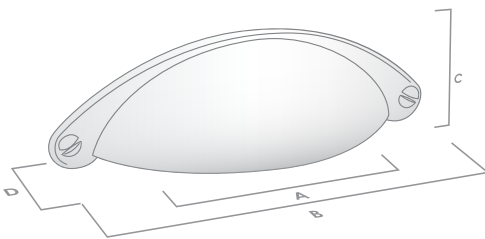

Code	Length (A)	Width (B)	Projection (C)	Finish
056.034.05	34mm	34mm	25mm	Brushed Nickel
056.034.06	34mm	34mm	25mm	Polished Chrome

Cup Pull

Code	CTC (A)	Length (B)	Height (D)	Projection (C)	Finish
009.064.05	64mm	80mm	27mm	32mm	Brushed Nickel

Code	CTC (A)	Length (B)	Width (D)	Projection (C)	Finish
019.032.06	32mm	40mm	16mm	23mm	Polished Chrome
019.032.10	32mm	40mm	16mm	23mm	Dull Brushed Nickel

Code	CTC (A)	Length (B)	Height (D)	Projection (C)	Finish
021.032.06	32mm	48mm	18mm	18mm	Polished Chrome
021.032.10	32mm	48mm	18mm	18mm	Dull Brushed Nickel

Cup Pull

Code	CTC (A)	Length (B)	Height (D)	Projection (C)	Finish
008.064.04	64mm	104mm	25mm	30mm	Matte Black
008.064.05	64mm	104mm	25mm	30mm	Brushed Nickel
008.064.06	64mm	104mm	25mm	30mm	Polished Chrome