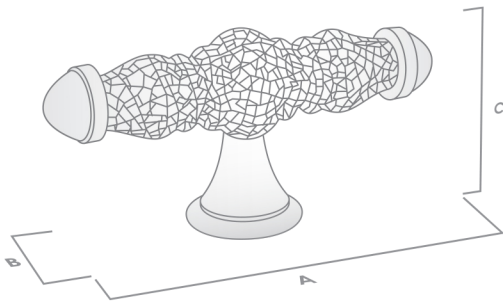

ESTATE

THE HERITAGE COLLECTION

ESTATE KNOB

| FINISH | CODE | HC | L | W/D | P/H |
|---------------------------------|------------|----|---|------|------|
| White Crackle/ Pewter | 062.035.16 | - | - | 35mm | 32mm |
| Cream Crackle/ Antique Brass | 062.035.17 | - | - | 35mm | 32mm |
| White/Brushed Nickel | 062.035.19 | - | - | 35mm | 32mm |

ESTATE 'T' KNOB

| FINISH | CODE | HC | L | W/D | P/H |
|---------------------------------|------------|----|------|------|------|
| White Crackle/ Pewter | 062.090.16 | - | 90mm | 25mm | 42mm |
| Cream Crackle/ Antique Brass | 062.090.17 | - | 90mm | 25mm | 42mm |
| White/Brushed Nickel | 062.090.19 | - | 90mm | 25mm | 42mm |

HC Hole Centres (A)
 L Overall Length (B)
 W/D Width or Diameter (D)
 P/H Projection or Height (C)

AVAILABLE FINISHES:

White Crackle/
Pewter

Cream Crackle/
Antique Brass

White/Brushed
Nickel