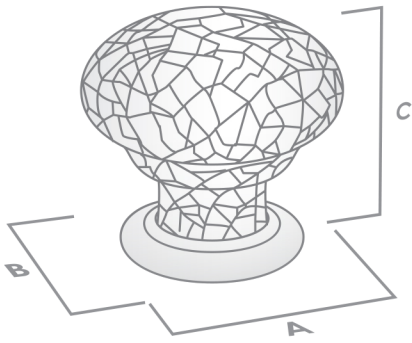

ESTATE

THE HERITAGE COLLECTION

ESTATE KNOB

| FINISH | CODE | HC | L | W/D | P/H |
|---------------------------------|------------|----|---|------|------|
| White Crackle/ Pewter | 062.035.16 | - | - | 35mm | 32mm |
| Cream Crackle/ Antique Brass | 062.035.17 | - | - | 35mm | 32mm |
| White/Brushed Nickel | 062.035.19 | - | - | 35mm | 32mm |

ESTATE 'T' KNOB

| FINISH | CODE | HC | L | W/D | P/H |
|---------------------------------|------------|----|------|------|------|
| White Crackle/ Pewter | 062.090.16 | - | 90mm | 25mm | 42mm |
| Cream Crackle/ Antique Brass | 062.090.17 | - | 90mm | 25mm | 42mm |
| White/Brushed Nickel | 062.090.19 | - | 90mm | 25mm | 42mm |

HC Hole Centres (A)
 L Overall Length (B)
 W/D Width or Diameter (D)
 P/H Projection or Height (C)

AVAILABLE FINISHES:

White Crackle/
Pewter

Cream Crackle/
Antique Brass

White/Brushed
Nickel