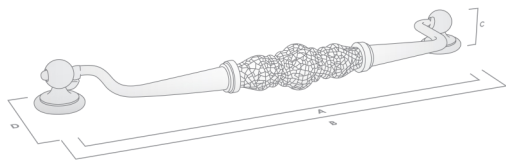

### ESTATE HANDLE

FINISH	CODE	HC	L	W/D	P/H
White Crackle/ Pewter	062.128.16	128mm	154mm	25mm	40mm
Cream Crackle/ Antique Brass	062.128.17	128mm	154mm	25mm	40mm
White/Brushed Nickel	062.128.19	128mm	154mm	25mm	40mm