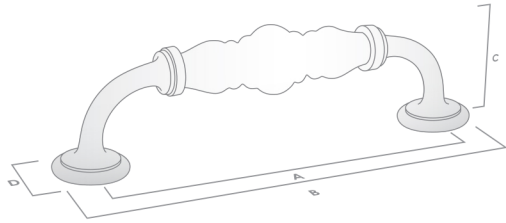

### ESTATE HANDLE

FINISH	CODE	HC	L	W/D	P/H
White Crackle/ Pewter	062.128.16	128mm	154mm	25mm	40mm
Cream Crackle/ Antique Brass	062.128.17	128mm	154mm	25mm	40mm
White/Brushed Nickel	062.128.19	128mm	154mm	25mm	40mm