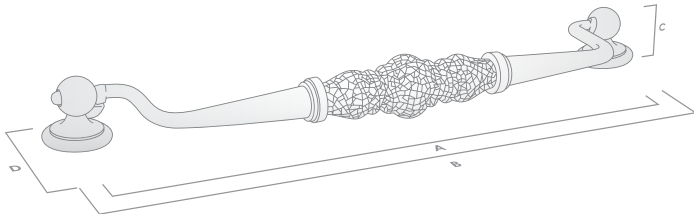

Available Finishes:

White Crackle/Pewter

Cream Crackle/Antique Brass

White/Brushed Nickel

ESTATE

The Heritage Collection

Handle

Code	CTC (A)	Length (B)	Width (D)	Projection (C)	Finish
062.128.16	128mm	154mm	25mm	40mm	White Crackle / Pewter
062.128.17	128mm	154mm	25mm	40mm	Cream Crackle / Antique Brass
062.128.19	128mm	154mm	25mm	40mm	White / Brushed Nickel

Swivel Bail Handle

Code	CTC (A)	Length (B)	Width (D)	Projection (C)	Finish
062.224.16	224mm	245mm	60mm	30mm	White Crackle / Pewter
062.224.17	224mm	245mm	60mm	30mm	Cream Crackle / Antique Brass
062.224.19	224mm	245mm	60mm	30mm	White / Brushed Nickel
062.320.16	320mm	345mm	60mm	30mm	White Crackle / Pewter
062.320.17	320mm	345mm	60mm	30mm	Cream Crackle / Antique Brass
062.320.19	320mm	345mm	60mm	30mm	White / Brushed Nickel