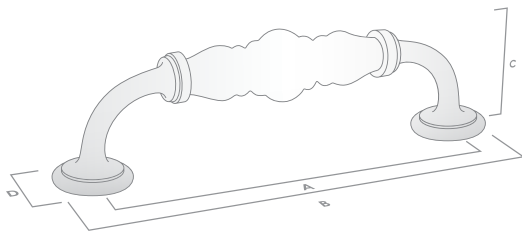

Available Finishes:

White Crackle/Pewter

Cream Crackle/Antique Brass

White/Brushed Nickel

ESTATE

The Heritage Collection

Handle

Code	CTC (A)	Length (B)	Width (D)	Projection (C)	Finish
062.128.16	128mm	154mm	25mm	40mm	White Crackle / Pewter
062.128.17	128mm	154mm	25mm	40mm	Cream Crackle / Antique Brass
062.128.19	128mm	154mm	25mm	40mm	White / Brushed Nickel

Swivel Bail Handle

Code	CTC (A)	Length (B)	Width (D)	Projection (C)	Finish
062.224.16	224mm	245mm	60mm	30mm	White Crackle / Pewter
062.224.17	224mm	245mm	60mm	30mm	Cream Crackle / Antique Brass
062.224.19	224mm	245mm	60mm	30mm	White / Brushed Nickel
062.320.16	320mm	345mm	60mm	30mm	White Crackle / Pewter
062.320.17	320mm	345mm	60mm	30mm	Cream Crackle / Antique Brass
062.320.19	320mm	345mm	60mm	30mm	White / Brushed Nickel