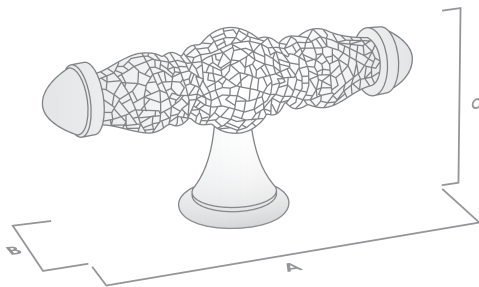

ESTATE

The Heritage Collection

Knob

Code	Length (A)	Width (B)	Projection (C)	Finish
062.035.16	35mm	35mm	32mm	White Crackle / Pewter
062.035.17	35mm	35mm	32mm	Cream Crackle / Antique Brass
062.035.19	35mm	35mm	32mm	White / Brushed Nickel

T-Knob

Code	Length (A)	Width (B)	Projection (C)	Finish
062.090.16	90mm	25mm	42mm	White Crackle / Pewter
062.090.17	90mm	25mm	42mm	Cream Crackle / Antique Brass
062.090.19	90mm	25mm	42mm	White / Brushed Nickel

Available Finishes:

White Crackle/Pewter

Cream Crackle/Antique Brass

White/Brushed Nickel

ESTATE

The Heritage Collection

Handle

Code	CTC (A)	Length (B)	Width (D)	Projection (C)	Finish
062.128.16	128mm	154mm	25mm	40mm	White Crackle / Pewter
062.128.17	128mm	154mm	25mm	40mm	Cream Crackle / Antique Brass
062.128.19	128mm	154mm	25mm	40mm	White / Brushed Nickel