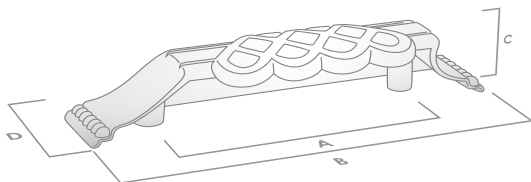

VENETIAN

The Heritage Collection

Finger Pull

Code	Height (B)	Width (A)	Projection (C)	Finish
085.038.03	38mm	35mm	23mm	Antique Brass
085.038.14	38mm	35mm	23mm	Pewter

T-Knob

Code	Length (B)	Width (A)	Projection (C)	Finish
085.050.03	50mm	23mm	24mm	Antique Brass
085.050.14	50mm	23mm	24mm	Pewter

Cup Pull

Code	CTC (A)	Length (B)	Height (D)	Projection (C)	Finish
085.064.03	64mm	99mm	36mm	23mm	Antique Brass
085.064.14	64mm	99mm	36mm	23mm	Pewter

Available Finishes:

Antique Brass

Pewter