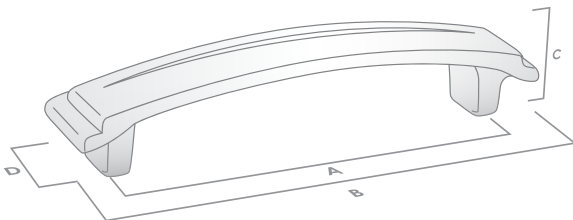

## Knob

Code	Length (A)	Width (B)	Projection (C)	Finish
086.038.03	38mm	24mm	23mm	Antique Brass
086.038.14	38mm	24mm	23mm	Pewter

## Handle

Code	CTC (A)	Length (B)	Width (D)	Projection (C)	Finish
086.096.03	96mm	116mm	24mm	24mm	Antique Brass
086.096.14	96mm	116mm	24mm	24mm	Pewter