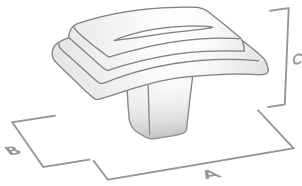

## Knob

Code	Length (A)	Width (B)	Projection (C)	Finish
086.038.03	38mm	24mm	23mm	Antique Brass
086.038.14	38mm	24mm	23mm	Pewter

## Handle

Code	CTC (A)	Length (B)	Width (D)	Projection (C)	Finish
086.096.03	96mm	116mm	24mm	24mm	Antique Brass
086.096.14	96mm	116mm	24mm	24mm	Pewter