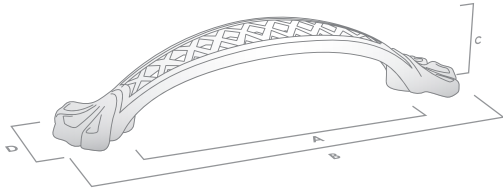

OPERA

THE HERITAGE COLLECTION

OPERA CUP PULL

FINISH	CODE	HC	L	W/D	P/H
Antique Brass	089.064.03	64mm	96mm	50mm	24mm
Pewter	089.064.14	64mm	96mm	50mm	24mm

OPERA PULL

FINISH	CODE	HC	L	W/D	P/H
Antique Brass	089.070.03	70mm	70mm	30mm	24mm
Pewter	089.070.14	70mm	70mm	30mm	24mm

HC Hole Centres (A)
 L Overall Length (B)
 W/D Width or Diameter (D)
 P/H Projection or Height (C)

AVAILABLE FINISHES:

Antique Brass

Pewter

OPERA

THE HERITAGE COLLECTION

OPERA HANDLE

FINISH	CODE	HC	L	W/D	P/H
Antique Brass	089.096.03	96mm	138mm	25mm	25mm
Pewter	089.096.14	96mm	138mm	25mm	25mm

HC Hole Centres (A)
 L Overall Length (B)
 W/D Width or Diameter (D)
 P/H Projection or Height (C)

AVAILABLE FINISHES:

Antique Brass

Pewter