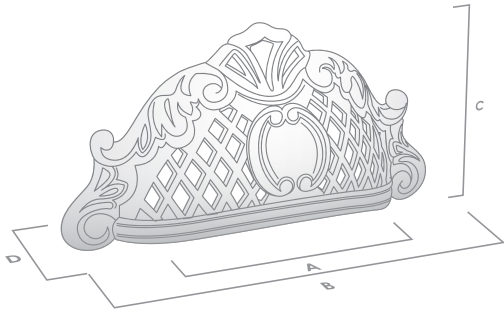

OPERA

THE HERITAGE COLLECTION

OPERA CUP PULL

FINISH	CODE	HC	L	W/D	P/H
Antique Brass	089.064.03	64mm	96mm	50mm	24mm
Pewter	089.064.14	64mm	96mm	50mm	24mm

OPERA PULL

FINISH	CODE	HC	L	W/D	P/H
Antique Brass	089.070.03	70mm	70mm	30mm	24mm
Pewter	089.070.14	70mm	70mm	30mm	24mm

HC Hole Centres (A)
 L Overall Length (B)
 W/D Width or Diameter (D)
 P/H Projection or Height (C)

AVAILABLE FINISHES:

Antique Brass

Pewter

OPERA

THE HERITAGE COLLECTION

OPERA HANDLE

FINISH	CODE	HC	L	W/D	P/H
Antique Brass	089.096.03	96mm	138mm	25mm	25mm
Pewter	089.096.14	96mm	138mm	25mm	25mm

HC Hole Centres (A)
 L Overall Length (B)
 W/D Width or Diameter (D)
 P/H Projection or Height (C)

AVAILABLE FINISHES:

Antique Brass

Pewter