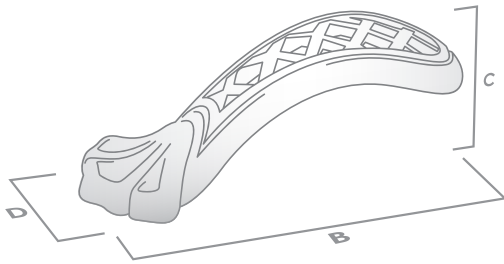

OPERA

THE HERITAGE COLLECTION

OPERA CUP PULL

FINISH	CODE	HC	L	W/D	P/H
Antique Brass	089.064.03	64mm	96mm	50mm	24mm
Pewter	089.064.14	64mm	96mm	50mm	24mm

OPERA PULL

FINISH	CODE	HC	L	W/D	P/H
Antique Brass	089.070.03	70mm	70mm	30mm	24mm
Pewter	089.070.14	70mm	70mm	30mm	24mm

HC Hole Centres (A)
 L Overall Length (B)
 W/D Width or Diameter (D)
 P/H Projection or Height (C)

AVAILABLE FINISHES:

Antique Brass

Pewter

OPERA

THE HERITAGE COLLECTION

OPERA HANDLE

FINISH	CODE	HC	L	W/D	P/H
Antique Brass	089.096.03	96mm	138mm	25mm	25mm
Pewter	089.096.14	96mm	138mm	25mm	25mm

HC Hole Centres (A)
 L Overall Length (B)
 W/D Width or Diameter (D)
 P/H Projection or Height (C)

AVAILABLE FINISHES:

Antique Brass

Pewter