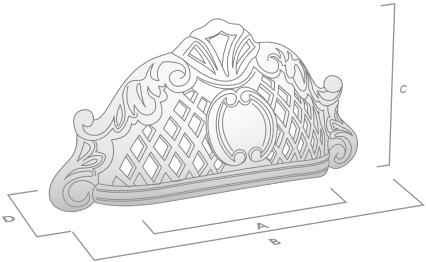

# OPERA

The Heritage Collection

Finger Pull

Code	Length (B)	Width (A)	Projection (C)	Finish
089.070.03	70mm	30mm	24mm	Antique Brass
089.070.14	70mm	30mm	24mm	Pewter

Cup Pull

Code	CTC (A)	Length (B)	Height (C)	Projection (D)	Finish
089.064.03	64mm	96mm	50mm	24mm	Antique Brass
089.034.14	64mm	96mm	50mm	24mm	Pewter

Handle

Code	CTC	Length (A)	Width (B)	Projection (C)	Finish
089.096.03	96mm	138mm	25mm	25mm	Antique Brass
089.096.14	96mm	138mm	25mm	25mm	Pewter

Available Finishes:

Antique Brass

Pewter