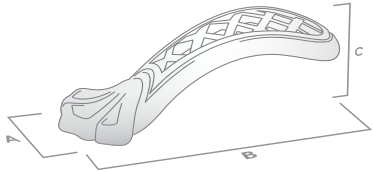

# OPERA

The Heritage Collection

Finger Pull

Code	Length (B)	Width (A)	Projection (C)	Finish
089.070.03	70mm	30mm	24mm	Antique Brass
089.070.14	70mm	30mm	24mm	Pewter

Cup Pull

Code	CTC (A)	Length (B)	Height (C)	Projection (D)	Finish
089.064.03	64mm	96mm	50mm	24mm	Antique Brass
089.034.14	64mm	96mm	50mm	24mm	Pewter

Handle

Code	CTC	Length (A)	Width (B)	Projection (C)	Finish
089.096.03	96mm	138mm	25mm	25mm	Antique Brass
089.096.14	96mm	138mm	25mm	25mm	Pewter

Available Finishes:

Antique Brass

Pewter