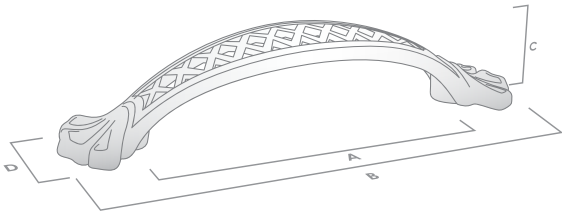

# OPERA

The Heritage Collection

Finger Pull

Code	Length (B)	Width (A)	Projection (C)	Finish
089.070.03	70mm	30mm	24mm	Antique Brass
089.070.14	70mm	30mm	24mm	Pewter

Cup Pull

Code	CTC (A)	Length (B)	Height (C)	Projection (D)	Finish
089.064.03	64mm	96mm	50mm	24mm	Antique Brass
089.034.14	64mm	96mm	50mm	24mm	Pewter

Handle

Code	CTC	Length (A)	Width (B)	Projection (C)	Finish
089.096.03	96mm	138mm	25mm	25mm	Antique Brass
089.096.14	96mm	138mm	25mm	25mm	Pewter

Available Finishes:

Antique Brass

Pewter