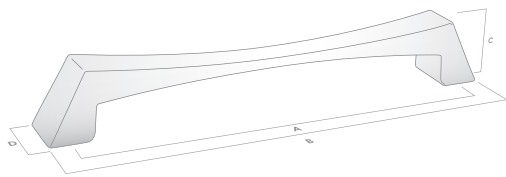

### EVOKE KNOB

FINISH	CODE	HC	L	W/D	P/H
Polished Chrome	140.043.06	-	43mm	20mm	30mm
Satin Chrome	140.043.15	-	43mm	20mm	30mm

### EVOKE HANDLE

FINISH	CODE	HC	L	W/D	P/H
Polished Chrome	140.128.06	128mm	150mm	25mm	31mm
Satin Chrome	140.128.15	128mm	150mm	25mm	31mm
Polished Chrome	140.192.06	192mm	214mm	25mm	32mm
Satin Chrome	140.192.15	192mm	214mm	25mm	32mm
Polished Chrome	140.320.06	320mm	342mm	25mm	34mm
Satin Chrome	140.320.15	320mm	342mm	25mm	34mm