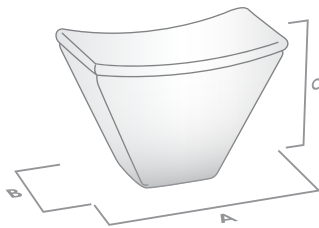

SPECIFICATION SHEET

EVOKE

The Nostalgia Collection

Knob

| Code | Length (A) | Width (B) | Projection (C) | Finish |
|------------|------------|-----------|----------------|-----------------|
| 140.043.06 | 43mm | 20mm | 30mm | Polished Chrome |
| 140.043.15 | 43mm | 20mm | 30mm | Satin Chrome |

| Code | Centre (A) | Length (B) | Width (D) | Projection (C) | Finish |
|------------|------------|------------|-----------|----------------|-----------------|
| 140.128.06 | 128mm | 150mm | 25mm | 31mm | Polished Chrome |
| 140.128.15 | 128mm | 150mm | 25mm | 31mm | Satin Chrome |
| 140.192.06 | 192mm | 214mm | 25mm | 32mm | Polished Chrome |
| 140.192.15 | 192mm | 214mm | 25mm | 32mm | Satin Chrome |
| 140.320.06 | 320mm | 342mm | 25mm | 34mm | Polished Chrome |
| 140.320.15 | 320mm | 342mm | 25mm | 34mm | Satin Chrome |