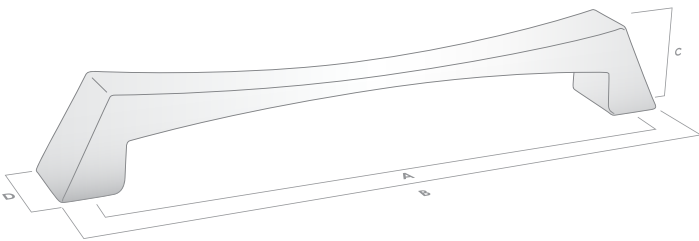

SPECIFICATION SHEET

EVOKE

The Nostalgia Collection

Knob

| Code | Length (A) | Width (B) | Projection (C) | Finish |
|------------|------------|-----------|----------------|-----------------|
| 140.043.06 | 43mm | 20mm | 30mm | Polished Chrome |
| 140.043.15 | 43mm | 20mm | 30mm | Satin Chrome |

| Code | Centre (A) | Length (B) | Width (D) | Projection (C) | Finish |
|------------|------------|------------|-----------|----------------|-----------------|
| 140.128.06 | 128mm | 150mm | 25mm | 31mm | Polished Chrome |
| 140.128.15 | 128mm | 150mm | 25mm | 31mm | Satin Chrome |
| 140.192.06 | 192mm | 214mm | 25mm | 32mm | Polished Chrome |
| 140.192.15 | 192mm | 214mm | 25mm | 32mm | Satin Chrome |
| 140.320.06 | 320mm | 342mm | 25mm | 34mm | Polished Chrome |
| 140.320.15 | 320mm | 342mm | 25mm | 34mm | Satin Chrome |