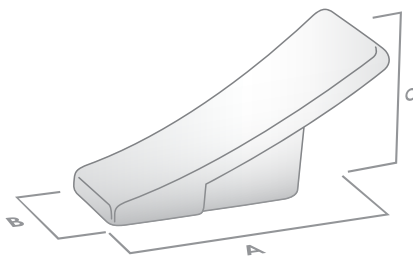

FORME

The Minimal Collection

Pull Handle

Code	CTC (A)	Length (B)	Height (D)	Projection (C)	Finish
148.128.06	128mm	210mm	30mm	19mm	Polished Chrome
148.128.15	128mm	210mm	30mm	19mm	Satin Chrome
148.160.06	160mm	247mm	30mm	19mm	Polished Chrome *
148.160.15	160mm	247mm	30mm	19mm	Satin Chrome

Coat Hook

Code	Height (A)	Width (B)	Projection (C)	Finish
750.056.15	56mm	30mm	25mm	Satin Chrome

Available Finishes:

Polished Chrome

Satin Chrome