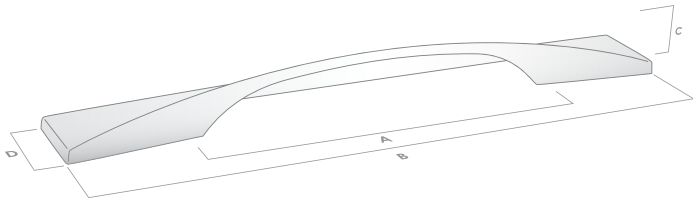

FORME

The Minimal Collection

Pull Handle

Code	CTC (A)	Length (B)	Height (D)	Projection (C)	Finish
148.128.06	128mm	210mm	30mm	19mm	Polished Chrome
148.128.15	128mm	210mm	30mm	19mm	Satin Chrome
148.160.06	160mm	247mm	30mm	19mm	Polished Chrome *
148.160.15	160mm	247mm	30mm	19mm	Satin Chrome

Coat Hook

Code	Height (A)	Width (B)	Projection (C)	Finish
750.056.15	56mm	30mm	25mm	Satin Chrome

Available Finishes:

Polished Chrome

Satin Chrome