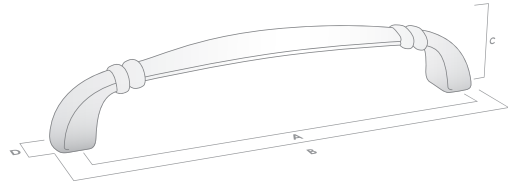

HC Hole Centres (A)
 L Overall Length (B)
 W/D Width or Diameter (D)
 P/H Projection or Height (C)

AVAILABLE FINISHES:

Antique Black

Antique Brass

Matt Black

Polished Chrome

Satin Nickel

Pewter

Old America

Brushed Brass

CENTURY

THE NOSTALGIA COLLECTION

HC Hole Centres (A)
 L Overall Length (B)
 W/D Width or Diameter (D)
 P/H Projection or Height (C)

CENTURY HANDLE

| FINISH | CODE | HC | L | W/D | P/H |
|-----------------|------------|-------|-------|------|------|
| Antique Black | 165.096.01 | 96mm | 109mm | 12mm | 24mm |
| Antique Brass | 165.096.03 | 96mm | 109mm | 12mm | 24mm |
| Matt Black | 165.096.04 | 96mm | 109mm | 12mm | 24mm |
| Polished Chrome | 165.096.06 | 96mm | 109mm | 12mm | 24mm |
| Satin Nickel | 165.096.13 | 96mm | 109mm | 12mm | 24mm |
| Pewter | 165.096.14 | 96mm | 109mm | 12mm | 24mm |
| Old America | 165.096.23 | 96mm | 109mm | 12mm | 24mm |
| Brushed Brass | 165.096.35 | 96mm | 109mm | 12mm | 24mm |
| Antique Black | 165.128.01 | 128mm | 140mm | 14mm | 27mm |
| Antique Brass | 165.128.03 | 128mm | 140mm | 14mm | 27mm |
| Matt Black | 165.128.04 | 128mm | 140mm | 14mm | 27mm |
| Polished Chrome | 165.128.06 | 128mm | 140mm | 14mm | 27mm |
| Satin Nickel | 165.128.13 | 128mm | 140mm | 14mm | 27mm |
| Pewter | 165.128.14 | 128mm | 140mm | 14mm | 27mm |
| Old America | 165.128.23 | 128mm | 140mm | 14mm | 27mm |
| Brushed Brass | 165.128.35 | 128mm | 140mm | 14mm | 27mm |