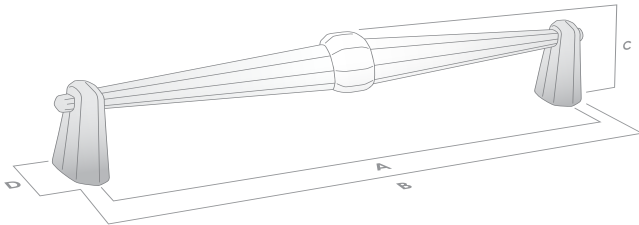

TUDOR

The Artisan Collection

Knob

Code	Length (A)	Width (B)	Projection (C)	Finish
174.032.23	32mm	32mm	28mm	Old America

Handle

Code	CTC (A)	Length (B)	Width (D)	Projection (C)	Finish
174.160.23	160mm	173mm	23mm	40mm	Old America