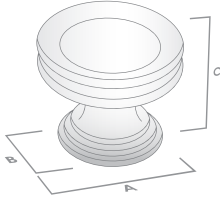

Code	CTC (A)	Length (B)	Width (D)	Projection (C)	Finish
206.102.10	102mm	120mm	19mm	32mm	Dull Brushed Nickel
206.102.28	102mm	120mm	19mm	32mm	Polished Nickel
206.102.35	102mm	120mm	19mm	32mm	Satin Brass
206.102.80	102mm	120mm	19mm	32mm	Oil Rubbed Bronze

Available Finishes:

DECADE

The Nostalgia Collection

Knob

Code	Diameter (A)	Base (B)	Projection (C)	Finish
210.035.10	35mm	25mm	32mm	Dull Brushed Nickel
210.035.28	35mm	25mm	32mm	Polished Nickel
210.035.35	35mm	25mm	32mm	Satin Brass
210.035.80	35mm	25mm	32mm	Oil Rubbed Bronze

Code	Diameter (A)	Base (B)	Projection (C)	Finish
212.032.10	35mm	18mm	32mm	Dull Brushed Nickel
212.032.28	35mm	18mm	32mm	Polished Nickel
212.032.35	35mm	18mm	32mm	Satin Brass
212.032.80	35mm	18mm	32mm	Oil Rubbed Bronze
212.038.10	40mm	20mm	38mm	Dull Brushed Nickel
212.038.28	40mm	20mm	38mm	Polished Nickel
212.038.35	40mm	20mm	38mm	Satin Brass
212.038.80	40mm	20mm	38mm	Oil Rubbed Bronze

Backplate

Code	Diameter (A)	Projection (B)	Finish
216.038.10	38mm	43mm	Dull Brushed Nickel
216.038.28	38mm	43mm	Polished Nickel
216.038.35	38mm	43mm	Satin Brass
216.038.80	38mm	43mm	Oil Rubbed Bronze

Available Finishes: