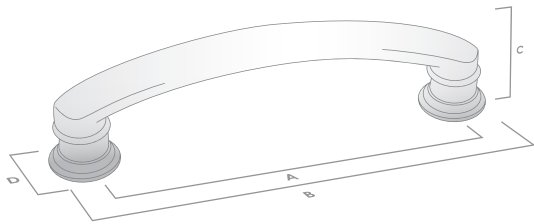

Code	CTC (A)	Length (B)	Width (D)	Projection (C)	Finish
208.076.10	76mm	87mm	13mm	24mm	Dull Brushed Nickel
208.076.28	76mm	87mm	13mm	24mm	Polished Nickel
208.076.35	76mm	87mm	13mm	24mm	Satin Brass
208.076.80	76mm	87mm	13mm	24mm	Oil Rubbed Bronze
208.102.10	102mm	122mm	16mm	30mm	Dull Brushed Nickel
208.102.28	102mm	122mm	16mm	30mm	Polished Nickel
208.102.35	102mm	122mm	16mm	30mm	Satin Brass
208.102.80	102mm	122mm	16mm	30mm	Oil Rubbed Bronze
208.152.10	152mm	161mm	16mm	30mm	Dull Brushed Nickel
208.152.28	152mm	161mm	16mm	30mm	Polished Nickel
208.152.35	152mm	161mm	16mm	30mm	Satin Brass
208.152.80	152mm	161mm	16mm	30mm	Oil Rubbed Bronze

Code	CTC (A)	Length (B)	Width (D)	Projection (C)	Finish
205.102.10	102mm	131mm	25mm	30mm	Dull Brushed Nickel
205.102.28	102mm	131mm	25mm	30mm	Polished Nickel
205.102.80	102mm	131mm	25mm	30mm	Oil Rubbed Bronze