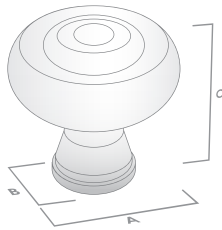

Code	CTC (A)	Length (B)	Width (D)	Projection (C)	Finish
206.102.10	102mm	120mm	19mm	32mm	Dull Brushed Nickel
206.102.28	102mm	120mm	19mm	32mm	Polished Nickel
206.102.35	102mm	120mm	19mm	32mm	Satin Brass
206.102.80	102mm	120mm	19mm	32mm	Oil Rubbed Bronze

Available Finishes:

DECADE

The Nostalgia Collection

Knob

Code	Diameter (A)	Base (B)	Projection (C)	Finish
210.035.10	35mm	25mm	32mm	Dull Brushed Nickel
210.035.28	35mm	25mm	32mm	Polished Nickel
210.035.35	35mm	25mm	32mm	Satin Brass
210.035.80	35mm	25mm	32mm	Oil Rubbed Bronze

Code	Diameter (A)	Base (B)	Projection (C)	Finish
212.032.10	35mm	18mm	32mm	Dull Brushed Nickel
212.032.28	35mm	18mm	32mm	Polished Nickel
212.032.35	35mm	18mm	32mm	Satin Brass
212.032.80	35mm	18mm	32mm	Oil Rubbed Bronze
212.038.10	40mm	20mm	38mm	Dull Brushed Nickel
212.038.28	40mm	20mm	38mm	Polished Nickel
212.038.35	40mm	20mm	38mm	Satin Brass
212.038.80	40mm	20mm	38mm	Oil Rubbed Bronze

Backplate

Code	Diameter (A)	Projection (B)	Finish
216.038.10	38mm	43mm	Dull Brushed Nickel
216.038.28	38mm	43mm	Polished Nickel
216.038.35	38mm	43mm	Satin Brass
216.038.80	38mm	43mm	Oil Rubbed Bronze

Available Finishes: