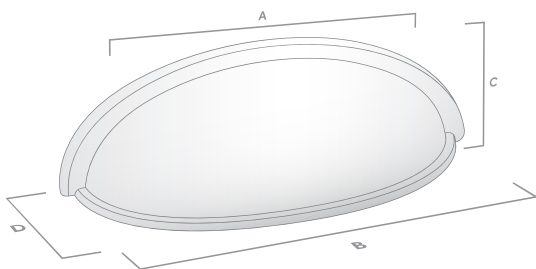

SPECIFICATION SHEET

DECADE

The Nostalgia Collection

Cup Pull

Code	CTC (A)	Length (B)	Height (C)	Projection (D)	Finish
200.076.10	76mm	97mm	27mm	18mm	Dull Brushed Nickel
200.076.28	76mm	97mm	27mm	18mm	Polished Nickel
200.076.80	76mm	97mm	27mm	18mm	Oil Rubbed Bronze

Code	CTC (A)	Length (B)	Height (C)	Projection (D)	Finish
202.076.10	76mm	95mm	32mm	23mm	Dull Brushed Nickel
202.076.28	76mm	95mm	32mm	23mm	Polished Nickel
202.076.35	76mm	95mm	32mm	23mm	Satin Brass
202.076.80	76mm	95mm	32mm	23mm	Oil Rubbed Bronze
203.076.10	76mm	118mm	37mm	25mm	Dull Brushed Nickel
203.076.28	76mm	118mm	37mm	25mm	Polished Nickel
203.076.35	76mm	118mm	37mm	25mm	Satin Brass
203.076.80	76mm	118mm	37mm	25mm	Oil Rubbed Bronze

Code	CTC (A)	Length (B)	Width (D)	Projection (C)	Finish
208.076.10	76mm	87mm	13mm	24mm	Dull Brushed Nickel
208.076.28	76mm	87mm	13mm	24mm	Polished Nickel
208.076.35	76mm	87mm	13mm	24mm	Satin Brass
208.076.80	76mm	87mm	13mm	24mm	Oil Rubbed Bronze
208.102.10	102mm	122mm	16mm	30mm	Dull Brushed Nickel
208.102.28	102mm	122mm	16mm	30mm	Polished Nickel
208.102.35	102mm	122mm	16mm	30mm	Satin Brass
208.102.80	102mm	122mm	16mm	30mm	Oil Rubbed Bronze
208.152.10	152mm	161mm	16mm	30mm	Dull Brushed Nickel
208.152.28	152mm	161mm	16mm	30mm	Polished Nickel
208.152.35	152mm	161mm	16mm	30mm	Satin Brass
208.152.80	152mm	161mm	16mm	30mm	Oil Rubbed Bronze