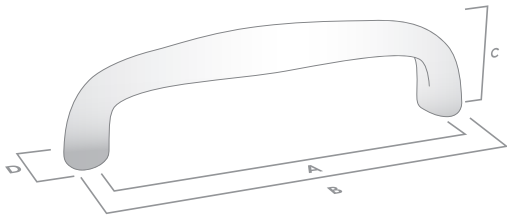

SPECIFICATION SHEET

DECADE

The Nostalgia Collection

Cup Pull

Code	CTC (A)	Length (B)	Height (C)	Projection (D)	Finish
200.076.10	76mm	97mm	27mm	18mm	Dull Brushed Nickel
200.076.28	76mm	97mm	27mm	18mm	Polished Nickel
200.076.80	76mm	97mm	27mm	18mm	Oil Rubbed Bronze

Code	CTC (A)	Length (B)	Height (C)	Projection (D)	Finish
202.076.10	76mm	95mm	32mm	23mm	Dull Brushed Nickel
202.076.28	76mm	95mm	32mm	23mm	Polished Nickel
202.076.35	76mm	95mm	32mm	23mm	Satin Brass
202.076.80	76mm	95mm	32mm	23mm	Oil Rubbed Bronze
203.076.10	76mm	118mm	37mm	25mm	Dull Brushed Nickel
203.076.28	76mm	118mm	37mm	25mm	Polished Nickel
203.076.35	76mm	118mm	37mm	25mm	Satin Brass
203.076.80	76mm	118mm	37mm	25mm	Oil Rubbed Bronze

Code	CTC (A)	Length (B)	Width (D)	Projection (C)	Finish
208.076.10	76mm	87mm	13mm	24mm	Dull Brushed Nickel
208.076.28	76mm	87mm	13mm	24mm	Polished Nickel
208.076.35	76mm	87mm	13mm	24mm	Satin Brass
208.076.80	76mm	87mm	13mm	24mm	Oil Rubbed Bronze
208.102.10	102mm	122mm	16mm	30mm	Dull Brushed Nickel
208.102.28	102mm	122mm	16mm	30mm	Polished Nickel
208.102.35	102mm	122mm	16mm	30mm	Satin Brass
208.102.80	102mm	122mm	16mm	30mm	Oil Rubbed Bronze
208.152.10	152mm	161mm	16mm	30mm	Dull Brushed Nickel
208.152.28	152mm	161mm	16mm	30mm	Polished Nickel
208.152.35	152mm	161mm	16mm	30mm	Satin Brass
208.152.80	152mm	161mm	16mm	30mm	Oil Rubbed Bronze