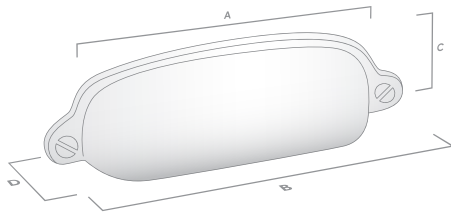

SPECIFICATION SHEET

DECADE

The Nostalgia Collection

Cup Pull

Code	CTC (A)	Length (B)	Height (C)	Projection (D)	Finish
200.076.10	76mm	97mm	27mm	18mm	Dull Brushed Nickel
200.076.28	76mm	97mm	27mm	18mm	Polished Nickel
200.076.80	76mm	97mm	27mm	18mm	Oil Rubbed Bronze

Code	CTC (A)	Length (B)	Height (C)	Projection (D)	Finish
202.076.10	76mm	95mm	32mm	23mm	Dull Brushed Nickel
202.076.28	76mm	95mm	32mm	23mm	Polished Nickel
202.076.35	76mm	95mm	32mm	23mm	Satin Brass
202.076.80	76mm	95mm	32mm	23mm	Oil Rubbed Bronze
203.076.10	76mm	118mm	37mm	25mm	Dull Brushed Nickel
203.076.28	76mm	118mm	37mm	25mm	Polished Nickel
203.076.35	76mm	118mm	37mm	25mm	Satin Brass
203.076.80	76mm	118mm	37mm	25mm	Oil Rubbed Bronze

Code	CTC (A)	Length (B)	Width (D)	Projection (C)	Finish
208.076.10	76mm	87mm	13mm	24mm	Dull Brushed Nickel
208.076.28	76mm	87mm	13mm	24mm	Polished Nickel
208.076.35	76mm	87mm	13mm	24mm	Satin Brass
208.076.80	76mm	87mm	13mm	24mm	Oil Rubbed Bronze
208.102.10	102mm	122mm	16mm	30mm	Dull Brushed Nickel
208.102.28	102mm	122mm	16mm	30mm	Polished Nickel
208.102.35	102mm	122mm	16mm	30mm	Satin Brass
208.102.80	102mm	122mm	16mm	30mm	Oil Rubbed Bronze
208.152.10	152mm	161mm	16mm	30mm	Dull Brushed Nickel
208.152.28	152mm	161mm	16mm	30mm	Polished Nickel
208.152.35	152mm	161mm	16mm	30mm	Satin Brass
208.152.80	152mm	161mm	16mm	30mm	Oil Rubbed Bronze