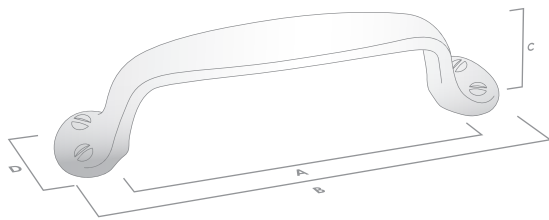

Code	CTC (A)	Length (B)	Width (D)	Projection (C)	Finish
205.102.10	102mm	131mm	25mm	30mm	Dull Brushed Nickel
205.102.28	102mm	131mm	25mm	30mm	Polished Nickel
205.102.80	102mm	131mm	25mm	30mm	Oil Rubbed Bronze