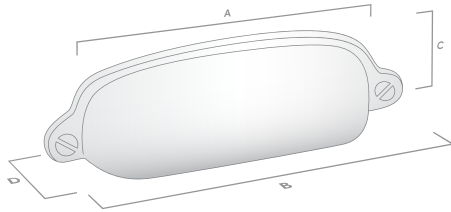

SPECIFICATION SHEET

DECADE The Nostalgia Collection

Cup Pull

Code	CTC (A)	Length (B)	Height (C)	Projection (D)	Finish
200.076.10	76mm	100mm	27mm	18mm	Dull Brushed Nickel
200.076.28	76mm	100mm	27mm	18mm	Polished Nickel
200.076.80	76mm	100mm	27mm	18mm	Oil Rubbed Bronze

Code	CTC (A)	Length (B)	Height (C)	Projection (D)	Finish
202.076.10	76mm	95mm	23mm	32mm	Dull Brushed Nickel
202.076.28	76mm	95mm	23mm	32mm	Polished Nickel
202.076.35	76mm	95mm	23mm	32mm	Satin Brass
202.076.80	76mm	95mm	23mm	32mm	Oil Rubbed Bronze
203.076.10	76mm	102mm	25mm	36mm	Dull Brushed Nickel
203.076.28	76mm	102mm	25mm	36mm	Polished Nickel
203.076.35	76mm	102mm	25mm	36mm	Satin Brass
203.076.80	76mm	102mm	25mm	36mm	Oil Rubbed Bronze

Handle

Code	CTC (A)	Length (B)	Width (D)	Projection (C)	Finish
208.076.10	76mm	87mm	13mm	24mm	Dull Brushed Nickel
208.076.28	76mm	87mm	13mm	24mm	Polished Nickel
208.076.35	76mm	87mm	13mm	24mm	Satin Brass
208.076.80	76mm	87mm	13mm	24mm	Oil Rubbed Bronze
208.102.10	102mm	122mm	16mm	30mm	Dull Brushed Nickel
208.102.28	102mm	122mm	16mm	30mm	Polished Nickel
208.102.35	102mm	122mm	16mm	30mm	Satin Brass
208.102.80	102mm	122mm	16mm	30mm	Oil Rubbed Bronze
208.152.10	152mm	161mm	16mm	30mm	Dull Brushed Nickel
208.152.28	152mm	161mm	16mm	30mm	Polished Nickel
208.152.35	152mm	161mm	16mm	30mm	Satin Brass
208.152.80	152mm	161mm	16mm	30mm	Oil Rubbed Bronze