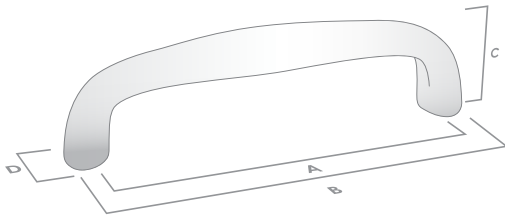

SPECIFICATION SHEET

DECADE The Nostalgia Collection

Cup Pull

Code	CTC (A)	Length (B)	Height (C)	Projection (D)	Finish
200.076.10	76mm	100mm	27mm	18mm	Dull Brushed Nickel
200.076.28	76mm	100mm	27mm	18mm	Polished Nickel
200.076.80	76mm	100mm	27mm	18mm	Oil Rubbed Bronze

Code	CTC (A)	Length (B)	Height (C)	Projection (D)	Finish
202.076.10	76mm	95mm	23mm	32mm	Dull Brushed Nickel
202.076.28	76mm	95mm	23mm	32mm	Polished Nickel
202.076.35	76mm	95mm	23mm	32mm	Satin Brass
202.076.80	76mm	95mm	23mm	32mm	Oil Rubbed Bronze
203.076.10	76mm	102mm	25mm	36mm	Dull Brushed Nickel
203.076.28	76mm	102mm	25mm	36mm	Polished Nickel
203.076.35	76mm	102mm	25mm	36mm	Satin Brass
203.076.80	76mm	102mm	25mm	36mm	Oil Rubbed Bronze

Handle

Code	CTC (A)	Length (B)	Width (D)	Projection (C)	Finish
208.076.10	76mm	87mm	13mm	24mm	Dull Brushed Nickel
208.076.28	76mm	87mm	13mm	24mm	Polished Nickel
208.076.35	76mm	87mm	13mm	24mm	Satin Brass
208.076.80	76mm	87mm	13mm	24mm	Oil Rubbed Bronze
208.102.10	102mm	122mm	16mm	30mm	Dull Brushed Nickel
208.102.28	102mm	122mm	16mm	30mm	Polished Nickel
208.102.35	102mm	122mm	16mm	30mm	Satin Brass
208.102.80	102mm	122mm	16mm	30mm	Oil Rubbed Bronze
208.152.10	152mm	161mm	16mm	30mm	Dull Brushed Nickel
208.152.28	152mm	161mm	16mm	30mm	Polished Nickel
208.152.35	152mm	161mm	16mm	30mm	Satin Brass
208.152.80	152mm	161mm	16mm	30mm	Oil Rubbed Bronze