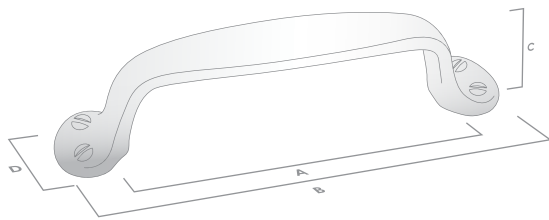

Code	CTC (A)	Length (B)	Width (D)	Projection (C)	Finish
205.102.10	102mm	131mm	25mm	30mm	Dull Brushed Nickel
205.102.28	102mm	131mm	25mm	30mm	Polished Nickel
205.102.80	102mm	131mm	25mm	30mm	Oil Rubbed Bronze