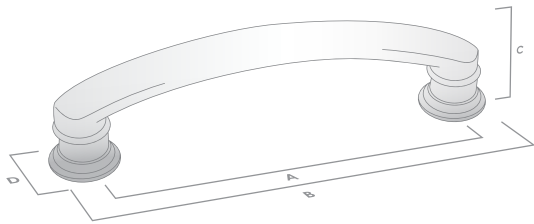

Handle

Code	CTC (A)	Length (B)	Width (D)	Projection (C)	Finish
208.076.10	76mm	87mm	13mm	24mm	Dull Brushed Nickel
208.076.28	76mm	87mm	13mm	24mm	Polished Nickel
208.076.35	76mm	87mm	13mm	24mm	Satin Brass
208.076.80	76mm	87mm	13mm	24mm	Oil Rubbed Bronze
208.102.10	102mm	122mm	16mm	30mm	Dull Brushed Nickel
208.102.28	102mm	122mm	16mm	30mm	Polished Nickel
208.102.35	102mm	122mm	16mm	30mm	Satin Brass
208.102.80	102mm	122mm	16mm	30mm	Oil Rubbed Bronze
208.152.10	152mm	161mm	16mm	30mm	Dull Brushed Nickel
208.152.28	152mm	161mm	16mm	30mm	Polished Nickel
208.152.35	152mm	161mm	16mm	30mm	Satin Brass
208.152.80	152mm	161mm	16mm	30mm	Oil Rubbed Bronze

Code	CTC (A)	Length (B)	Width (D)	Projection (C)	Finish
205.102.10	102mm	131mm	25mm	30mm	Dull Brushed Nickel
205.102.28	102mm	131mm	25mm	30mm	Polished Nickel
205.102.80	102mm	131mm	25mm	30mm	Oil Rubbed Bronze