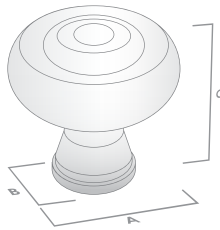

Knob

Code	Diameter (A)	Base (B)	Projection (C)	Finish
210.035.10	35mm	25mm	32mm	Dull Brushed Nickel
210.035.28	35mm	25mm	32mm	Polished Nickel
210.035.35	35mm	25mm	32mm	Satin Brass
210.035.80	35mm	25mm	32mm	Oil Rubbed Bronze