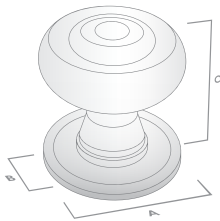

Knob

Code	Diameter (A)	Base (B)	Projection (C)	Finish
210.035.10	35mm	25mm	32mm	Dull Brushed Nickel
210.035.28	35mm	25mm	32mm	Polished Nickel
210.035.35	35mm	25mm	32mm	Satin Brass
210.035.80	35mm	25mm	32mm	Oil Rubbed Bronze

Code	Diameter (A)	Base (B)	Projection (C)	Finish
212.032.10	35mm	18mm	32mm	Dull Brushed Nickel
212.032.28	35mm	18mm	32mm	Polished Nickel
212.032.35	35mm	18mm	32mm	Satin Brass
212.032.80	35mm	18mm	32mm	Oil Rubbed Bronze
212.038.10	40mm	20mm	38mm	Dull Brushed Nickel
212.038.28	40mm	20mm	38mm	Polished Nickel
212.038.35	40mm	20mm	38mm	Satin Brass
212.038.80	40mm	20mm	38mm	Oil Rubbed Bronze

Backplate

Code	Diameter (A)	Projection (B)	Finish
216.038.10	38mm	43mm	Dull Brushed Nickel
216.038.28	38mm	43mm	Polished Nickel
216.038.35	38mm	43mm	Satin Brass
216.038.80	38mm	43mm	Oil Rubbed Bronze

Available Finishes: