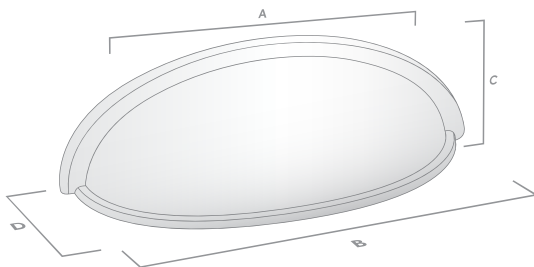

SPECIFICATION SHEET

DECADE The Nostalgia Collection

Cup Pull

Code	CTC (A)	Length (B)	Height (C)	Projection (D)	Finish
200.076.10	76mm	100mm	27mm	18mm	Dull Brushed Nickel
200.076.28	76mm	100mm	27mm	18mm	Polished Nickel
200.076.80	76mm	100mm	27mm	18mm	Oil Rubbed Bronze

Code	CTC (A)	Length (B)	Height (C)	Projection (D)	Finish
202.076.10	76mm	95mm	23mm	32mm	Dull Brushed Nickel
202.076.28	76mm	95mm	23mm	32mm	Polished Nickel
202.076.35	76mm	95mm	23mm	32mm	Satin Brass
202.076.80	76mm	95mm	23mm	32mm	Oil Rubbed Bronze
203.076.10	76mm	102mm	25mm	36mm	Dull Brushed Nickel
203.076.28	76mm	102mm	25mm	36mm	Polished Nickel
203.076.35	76mm	102mm	25mm	36mm	Satin Brass
203.076.80	76mm	102mm	25mm	36mm	Oil Rubbed Bronze

Handle

Code	CTC (A)	Length (B)	Width (D)	Projection (C)	Finish
208.076.10	76mm	87mm	13mm	24mm	Dull Brushed Nickel
208.076.28	76mm	87mm	13mm	24mm	Polished Nickel
208.076.35	76mm	87mm	13mm	24mm	Satin Brass
208.076.80	76mm	87mm	13mm	24mm	Oil Rubbed Bronze
208.102.10	102mm	122mm	16mm	30mm	Dull Brushed Nickel
208.102.28	102mm	122mm	16mm	30mm	Polished Nickel
208.102.35	102mm	122mm	16mm	30mm	Satin Brass
208.102.80	102mm	122mm	16mm	30mm	Oil Rubbed Bronze
208.152.10	152mm	161mm	16mm	30mm	Dull Brushed Nickel
208.152.28	152mm	161mm	16mm	30mm	Polished Nickel
208.152.35	152mm	161mm	16mm	30mm	Satin Brass
208.152.80	152mm	161mm	16mm	30mm	Oil Rubbed Bronze