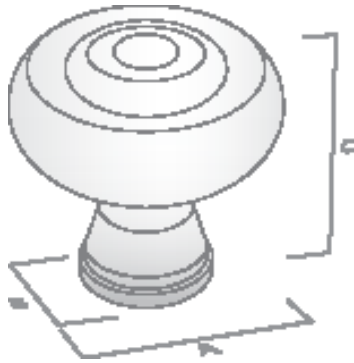

DECADE APPLIANCE PULL

| FINISH | CODE | HC | L | W/D | P/H |
|---------------------|------------|-------|-------|------|------|
| Dull Brushed Nickel | 208.254.10 | 254mm | 270mm | 25mm | 55mm |
| Polished Nickel | 208.254.28 | 254mm | 270mm | 25mm | 55mm |
| Satin Brass | 208.254.35 | 254mm | 270mm | 25mm | 55mm |
| Matt Black | 208.254.04 | 254mm | 270mm | 25mm | 55mm |
| Dull Brushed Nickel | 208.381.10 | 381mm | 395mm | 25mm | 55mm |
| Polished Nickel | 208.381.28 | 381mm | 395mm | 25mm | 55mm |
| Satin Brass | 208.381.35 | 381mm | 395mm | 25mm | 55mm |
| Matt Black | 208.381.04 | 381mm | 395mm | 25mm | 55mm |

HC Hole Centres (A)
 L Overall Length (B)
 W/D Width or Diameter (D)
 P/H Projection or Height (C)

AVAILABLE FINISHES:

Dull Brushed Nickel

Polished Nickel

Satin Brass

Matt Black

DECADE

THE NOSTALGIA COLLECTION