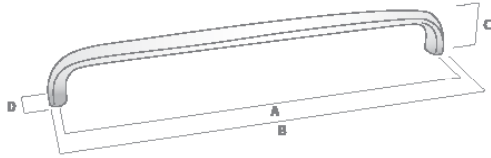

HC Hole Centres (A)
 L Overall Length (B)
 W/D Width or Diameter (D)
 P/H Projection or Height (C)

AVAILABLE FINISHES:

Dull Brushed Nickel

Polished Nickel

Satin Brass

Matt Black

DECADE

THE NOSTALGIA COLLECTION

DECADE APPLIANCE PULL

| FINISH | CODE | HC | L | W/D | P/H |
|---------------------|------------|-------|-------|------|------|
| Dull Brushed Nickel | 208.254.10 | 254mm | 270mm | 25mm | 55mm |
| Polished Nickel | 208.254.28 | 254mm | 270mm | 25mm | 55mm |
| Satin Brass | 208.254.35 | 254mm | 270mm | 25mm | 55mm |
| Matt Black | 208.254.04 | 254mm | 270mm | 25mm | 55mm |
| Dull Brushed Nickel | 208.381.10 | 381mm | 395mm | 25mm | 55mm |
| Polished Nickel | 208.381.28 | 381mm | 395mm | 25mm | 55mm |
| Satin Brass | 208.381.35 | 381mm | 395mm | 25mm | 55mm |
| Matt Black | 208.381.04 | 381mm | 395mm | 25mm | 55mm |