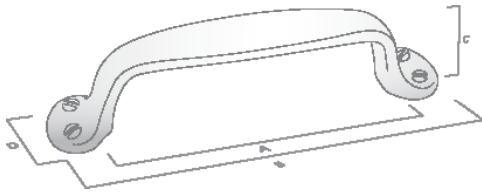

DECADE CUP PULL

| FINISH | CODE | HC | L | W/D | P/H |
|---------------------|------------|------|-------|------|------|
| Matt Black | 203.076.04 | 76mm | 118mm | 25mm | 36mm |
| Dull Brushed Nickel | 203.076.10 | 76mm | 118mm | 25mm | 36mm |
| Polished Nickel | 203.076.28 | 76mm | 118mm | 25mm | 36mm |
| Satin Brass | 203.076.35 | 76mm | 118mm | 25mm | 36mm |
| Matt Black | 202.076.04 | 76mm | 95mm | 23mm | 32mm |
| Dull Brushed Nickel | 202.076.10 | 76mm | 95mm | 23mm | 32mm |
| Polished Nickel | 202.076.28 | 76mm | 95mm | 23mm | 32mm |
| Satin Brass | 202.076.35 | 76mm | 95mm | 23mm | 32mm |

HC Hole Centres (A)
 L Overall Length (B)
 W/D Width or Diameter (D)
 P/H Projection or Height (C)

AVAILABLE FINISHES:

Dull Brushed Nickel

Polished Nickel

Satin Brass

Matt Black

DECADE

THE NOSTALGIA COLLECTION

HC Hole Centres (A)
 L Overall Length (B)
 W/D Width or Diameter (D)
 P/H Projection or Height (C)

DECADE PULL HANDLE

| FINISH | CODE | HC | L | W/D | P/H |
|---------------------|------------|-------|-------|------|------|
| Dull Brushed Nickel | 205.102.10 | 102mm | 131mm | 25mm | 30mm |
| Polished Nickel | 205.102.28 | 102mm | 131mm | 25mm | 30mm |