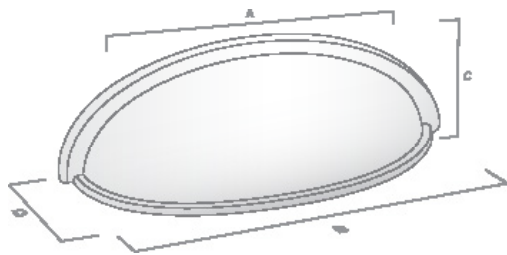

DECADE

THE NOSTALGIA COLLECTION

DECADE CUP PULL

| FINISH | CODE | HC | L | W/D | P/H |
|---------------------|------------|------|-------|------|------|
| Dull Brushed Nickel | 200.076.10 | 76mm | 100mm | 27mm | 18mm |
| Polished Nickel | 200.076.28 | 76mm | 100mm | 27mm | 18mm |

DECADE CUP PULL

| FINISH | CODE | HC | L | W/D | P/H |
|---------------------|------------|------|-------|------|------|
| Matt Black | 203.076.04 | 76mm | 118mm | 25mm | 36mm |
| Dull Brushed Nickel | 203.076.10 | 76mm | 118mm | 25mm | 36mm |
| Polished Nickel | 203.076.28 | 76mm | 118mm | 25mm | 36mm |
| Satin Brass | 203.076.35 | 76mm | 118mm | 25mm | 36mm |
| Matt Black | 202.076.04 | 76mm | 95mm | 23mm | 32mm |
| Dull Brushed Nickel | 202.076.10 | 76mm | 95mm | 23mm | 32mm |
| Polished Nickel | 202.076.28 | 76mm | 95mm | 23mm | 32mm |
| Satin Brass | 202.076.35 | 76mm | 95mm | 23mm | 32mm |

HC Hole Centres (A)
 L Overall Length (B)
 W/D Width or Diameter (D)
 P/H Projection or Height (C)

AVAILABLE FINISHES:

Dull Brushed Nickel

Polished Nickel

Satin Brass

Matt Black

DECADE

THE NOSTALGIA COLLECTION

HC Hole Centres (A)
 L Overall Length (B)
 W/D Width or Diameter (D)
 P/H Projection or Height (C)

DECADE PULL HANDLE

| FINISH | CODE | HC | L | W/D | P/H |
|---------------------|------------|-------|-------|------|------|
| Dull Brushed Nickel | 205.102.10 | 102mm | 131mm | 25mm | 30mm |
| Polished Nickel | 205.102.28 | 102mm | 131mm | 25mm | 30mm |