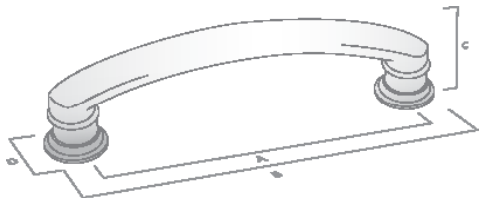

DECADE CUP PULL

| FINISH | CODE | HC | L | W/D | P/H |
|---------------------|------------|------|-------|------|------|
| Matt Black | 203.076.04 | 76mm | 118mm | 25mm | 36mm |
| Dull Brushed Nickel | 203.076.10 | 76mm | 118mm | 25mm | 36mm |
| Polished Nickel | 203.076.28 | 76mm | 118mm | 25mm | 36mm |
| Satin Brass | 203.076.35 | 76mm | 118mm | 25mm | 36mm |
| Matt Black | 202.076.04 | 76mm | 95mm | 23mm | 32mm |
| Dull Brushed Nickel | 202.076.10 | 76mm | 95mm | 23mm | 32mm |
| Polished Nickel | 202.076.28 | 76mm | 95mm | 23mm | 32mm |
| Satin Brass | 202.076.35 | 76mm | 95mm | 23mm | 32mm |

HC Hole Centres (A)
 L Overall Length (B)
 W/D Width or Diameter (D)
 P/H Projection or Height (C)

AVAILABLE FINISHES:

Dull Brushed Nickel

Polished Nickel

Satin Brass

Matt Black

DECADE

THE NOSTALGIA COLLECTION

HC Hole Centres (A)
 L Overall Length (B)
 W/D Width or Diameter (D)
 P/H Projection or Height (C)

DECADE PULL HANDLE

| FINISH | CODE | HC | L | W/D | P/H |
|---------------------|------------|-------|-------|------|------|
| Dull Brushed Nickel | 205.102.10 | 102mm | 131mm | 25mm | 30mm |
| Polished Nickel | 205.102.28 | 102mm | 131mm | 25mm | 30mm |