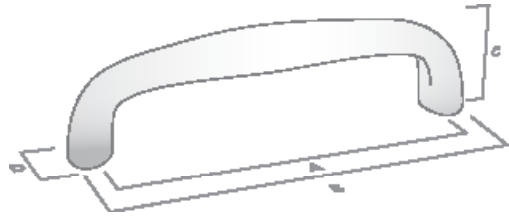

DECADE

THE NOSTALGIA COLLECTION

DECADE PULL HANDLE

FINISH	CODE	HC	L	W/D	P/H
Matt Black	208.076.04	76mm	87mm	13mm	24mm
Dull Brushed Nickel	208.076.10	76mm	87mm	13mm	24mm
Polished Nickel	208.076.28	76mm	87mm	13mm	24mm
Satin Brass	208.076.35	76mm	87mm	13mm	24mm
Matt Black	208.102.04	102mm	122mm	16mm	30mm
Dull Brushed Nickel	208.102.10	102mm	122mm	16mm	30mm
Polished Nickel	208.102.28	102mm	122mm	16mm	30mm
Satin Brass	208.102.35	102mm	122mm	16mm	30mm
Matt Black	208.152.04	152mm	161mm	16mm	30mm
Dull Brushed Nickel	208.152.10	152mm	161mm	16mm	30mm
Polished Nickel	208.152.28	152mm	161mm	16mm	30mm
Satin Brass	208.152.35	152mm	161mm	16mm	30mm

HC Hole Centres (A)
L Overall Length (B)
W/D Width or Diameter (D)
P/H Projection or Height (C)

AVAILABLE FINISHES: