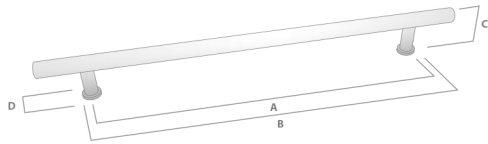

STIRLING

THE STATEMENT COLLECTION

STIRLING SOLID BRASS HANDLE

FINISH	CODE	HC	L	W/D	P/H
Matt Black	220.128.04	128mm	178mm	10mm	35mm
Polished Chrome	220.128.06	128mm	178mm	10mm	35mm
Dull Brushed Nickel	220.128.10	128mm	178mm	10mm	35mm
Satin Brass	220.128.35	128mm	178mm	10mm	35mm
Bronze	220.128.47	128mm	178mm	10mm	35mm
Matt Black	220.192.04	192mm	242mm	10mm	35mm
Polished Chrome	220.192.06	192mm	242mm	10mm	35mm
Dull Brushed Nickel	220.192.10	192mm	242mm	10mm	35mm
Satin Brass	220.192.35	192mm	242mm	10mm	35mm
Bronze	220.192.47	192mm	242mm	10mm	35mm

HC Hole Centres (A)
 L Overall Length (B)
 W/D Width or Diameter (D)
 P/H Projection or Height (C)

AVAILABLE FINISHES:

Matt Black

Satin Brass

Polished Chrome

Dull Brushed Nickel

Bronze