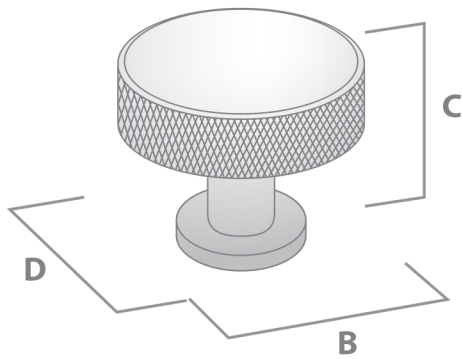

CHELSEA

THE STATEMENT COLLECTION

CHELSEA KNOB

FINISH	CODE	HC	L	W/D	P/H
Matt Black	230.035.04	-	-	35mm	30mm
Dull Brushed Nickel	230.035.10	-	-	35mm	30mm
Satin Brass	230.035.35	-	-	35mm	30mm
Bronze	230.035.47	-	-	35mm	30mm

CHELSEA 'T' KNOB

FINISH	CODE	HC	L	W/D	P/H
Matt Black	230.050.04	-	50mm	12mm	33mm
Dull Brushed Nickel	230.050.10	-	50mm	12mm	33mm
Satin Brass	230.050.35	-	50mm	12mm	33mm
Bronze	230.050.47	-	50mm	12mm	33mm

HC Hole Centres (A)
 L Overall Length (B)
 W/D Width or Diameter (D)
 P/H Projection or Height (C)

AVAILABLE FINISHES:

Matt Black

Dull Brushed Nickel

Satin Brass

Bronze