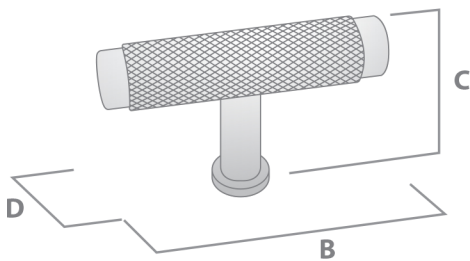

CHELSEA

THE STATEMENT COLLECTION

CHELSEA KNOB

FINISH	CODE	HC	L	W/D	P/H
Matt Black	230.035.04	-	-	35mm	30mm
Dull Brushed Nickel	230.035.10	-	-	35mm	30mm
Satin Brass	230.035.35	-	-	35mm	30mm
Bronze	230.035.47	-	-	35mm	30mm

CHELSEA 'T' KNOB

FINISH	CODE	HC	L	W/D	P/H
Matt Black	230.050.04	-	50mm	12mm	33mm
Dull Brushed Nickel	230.050.10	-	50mm	12mm	33mm
Satin Brass	230.050.35	-	50mm	12mm	33mm
Bronze	230.050.47	-	50mm	12mm	33mm

HC Hole Centres (A)
 L Overall Length (B)
 W/D Width or Diameter (D)
 P/H Projection or Height (C)

AVAILABLE FINISHES:

Matt Black

Dull Brushed Nickel

Satin Brass

Bronze