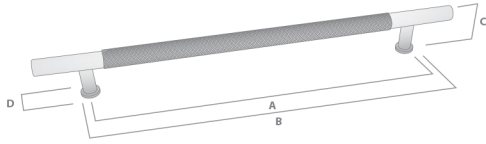

CHELSEA

THE STATEMENT COLLECTION

CHELSEA APPLIANCE PULL HANDLE

FINISH	CODE	HC	L	W/D	P/H
Matt Black	230.352.04	352mm	450mm	18mm	48mm
Dull Brushed Nickel	230.352.10	352mm	450mm	18mm	48mm
Satin Brass	230.352.35	352mm	450mm	18mm	48mm
Bronze	230.352.47	352mm	450mm	18mm	48mm

HC Hole Centres (A)
 L Overall Length (B)
 W/D Width or Diameter (D)
 P/H Projection or Height (C)

AVAILABLE FINISHES:

Matt Black

Dull Brushed Nickel

Satin Brass

Bronze