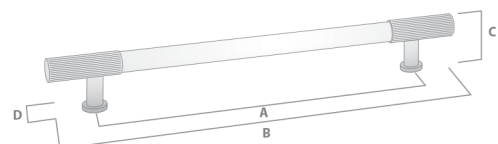

### ROMANO HANDLE

HC Hole Centres (A)  
 L Overall Length (B)  
 W/D Width or Diameter (D)  
 P/H Projection or Height (C)

FINISH	CODE	HC	L	W / D	P / H
Matt Black	237.128.04	128mm	168mm	14mm	33mm
Dull Brushed Nickel	237.128.10	128mm	168mm	14mm	33mm
Satin Brass	237.128.35	128mm	168mm	14mm	33mm
Bronze	237.128.47	128mm	168mm	14mm	33mm
Matt Black	237.192.04	192mm	242mm	14mm	33mm
Dull Brushed Nickel	237.192.10	192mm	242mm	14mm	33mm
Satin Brass	237.192.35	192mm	242mm	14mm	33mm
Bronze	237.192.47	192mm	242mm	14mm	33mm
Matt Black	237.256.04	256mm	316mm	14mm	33mm
Dull Brushed Nickel	237.256.10	256mm	316mm	14mm	33mm
Satin Brass	237.256.35	256mm	316mm	14mm	33mm
Bronze	237.256.47	256mm	316mm	14mm	33mm