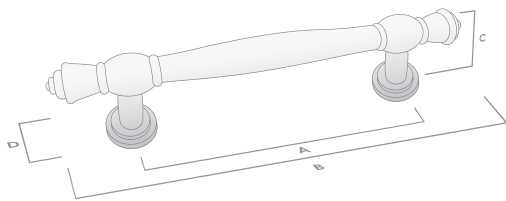

BENTLEIGH

THE HERITAGE COLLECTION

BENTLEIGH KNOB

FINISH	CODE	HC	L	W/D	P/H
Polished Chrome	403.032.06	-	-	32mm	30mm
Dull Brushed Nickel	403.032.10	-	-	32mm	30mm
Brushed Antique Brass	403.032.38	-	-	32mm	30mm
Polished Chrome	403.038.06	-	-	38mm	35mm
Dull Brushed Nickel	403.038.10	-	-	38mm	35mm
Brushed Antique Brass	403.038.38	-	-	38mm	35mm

BENTLEIGH HANDLE

FINISH	CODE	HC	L	W/D	P/H
Polished Chrome	403.096.06	96mm	146mm	17mm	34mm
Dull Brushed Nickel	403.096.10	96mm	146mm	17mm	34mm
Brushed Antique Brass	403.096.38	96mm	146mm	17mm	34mm
Polished Chrome	403.160.06	160mm	214mm	18mm	34mm
Dull Brushed Nickel	403.160.10	160mm	214mm	18mm	34mm
Brushed Antique Brass	403.160.38	160mm	214mm	18mm	34mm

HC Hole Centres (A)
 L Overall Length (B)
 W/D Width or Diameter (D)
 P/H Projection or Height (C)

AVAILABLE FINISHES:

Polished Chrome

Dull Brushed Nickel

Brushed Antique Brass