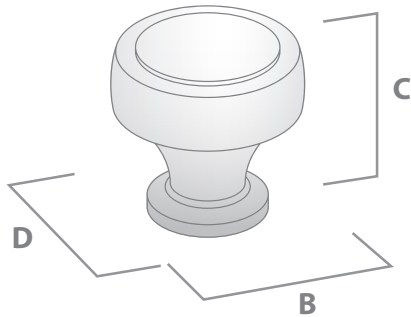

### SUPPLE KNOB

FINISH	CODE	HC	L	W/D	P/H
Matt Black	404.032.04	-	-	32mm	34mm
Polished Chrome	404.032.06	-	-	32mm	34mm
Dull Brushed Nickel	404.032.10	-	-	32mm	34mm
Brushed Brass	404.032.35	-	-	32mm	34mm
Brushed Antique Brass	404.032.38	-	-	32mm	34mm

### SUPPLE PULL

FINISH	CODE	HC	L	W/D	P/H
Matt Black	404.096.04	96mm	139mm	26mm	23mm
Polished Chrome	404.096.06	96mm	139mm	26mm	23mm
Dull Brushed Nickel	404.096.10	96mm	139mm	26mm	23mm
Brushed Brass	404.096.35	96mm	139mm	26mm	23mm
Brushed Antique Brass	404.096.38	96mm	139mm	26mm	23mm