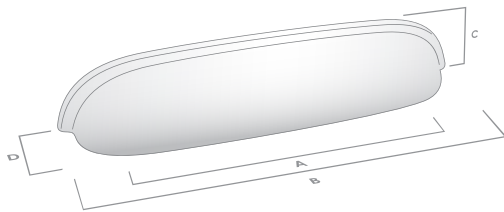

### SUPPLE PULL

FINISH	CODE	HC	L	W/D	P/H
Matt Black	404.096.04	96mm	139mm	26mm	23mm
Polished Chrome	404.096.06	96mm	139mm	26mm	23mm
Dull Brushed Nickel	404.096.10	96mm	139mm	26mm	23mm
Brushed Brass	404.096.35	96mm	139mm	26mm	23mm
Brushed Antique Brass	404.096.38	96mm	139mm	26mm	23mm