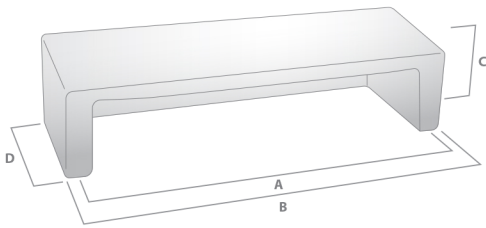

LINEA ITALIANA

THE STUDIO COLLECTION

LINEA ITALIANA SQUARE CUP PULL

FINISH	CODE	HC	L	W/D	P/H
Dark Bronze	507.096.41	96mm	103mm	30mm	25mm
Light Bronze	507.096.42	96mm	103mm	30mm	25mm
Silver	507.096.43	96mm	103mm	30mm	25mm

HC Hole Centres (A)
 L Overall Length (B)
 W/D Width or Diameter (D)
 P/H Projection or Height (C)

AVAILABLE FINISHES:

Dark Bronze

Light Bronze

Silver