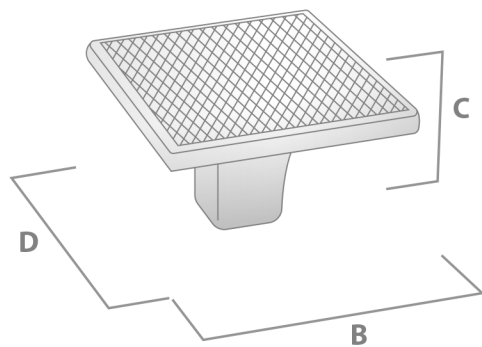

MONACO

THE STATEMENT COLLECTION

MONACO SQUARE KNOB

FINISH	CODE	HC	L	W/D	P/H
Matt Black	601.035.04	-	35mm	35mm	22mm
Polished Chrome	601.035.06	-	35mm	35mm	22mm
Matt Gold	601.035.39	-	35mm	35mm	22mm
Matt Rose Gold	601.035.40	-	35mm	35mm	22mm

MONACO HANDLE

FINISH	CODE	HC	L	W/D	P/H
Matt Black	600.192.04	192mm	200mm	16mm	24mm
Polished Chrome	600.192.06	192mm	200mm	16mm	24mm
Matt Gold	600.192.39	192mm	200mm	16mm	24mm
Matt Rose Gold	600.192.40	192mm	200mm	16mm	24mm
Matt Black	600.320.04	320mm	330mm	16mm	24mm
Polished Chrome	600.320.06	320mm	330mm	16mm	24mm
Matt Gold	600.320.39	320mm	330mm	16mm	24mm
Matt Rose Gold	600.320.40	320mm	330mm	16mm	24mm

HC Hole Centres (A)
 L Overall Length (B)
 W/D Width or Diameter (D)
 P/H Projection or Height (C)

AVAILABLE FINISHES:

Matt Black

Polished Chrome

Matt Gold

Matt Rose Gold