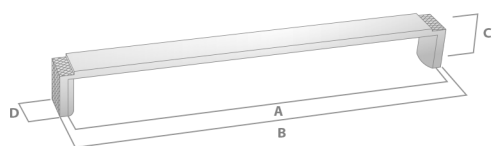

MONACO

THE STATEMENT COLLECTION

MONACO SQUARE KNOB

FINISH	CODE	HC	L	W/D	P/H
Matt Black	601.035.04	-	35mm	35mm	22mm
Polished Chrome	601.035.06	-	35mm	35mm	22mm
Matt Gold	601.035.39	-	35mm	35mm	22mm
Matt Rose Gold	601.035.40	-	35mm	35mm	22mm

MONACO HANDLE

FINISH	CODE	HC	L	W/D	P/H
Matt Black	600.192.04	192mm	200mm	16mm	24mm
Polished Chrome	600.192.06	192mm	200mm	16mm	24mm
Matt Gold	600.192.39	192mm	200mm	16mm	24mm
Matt Rose Gold	600.192.40	192mm	200mm	16mm	24mm
Matt Black	600.320.04	320mm	330mm	16mm	24mm
Polished Chrome	600.320.06	320mm	330mm	16mm	24mm
Matt Gold	600.320.39	320mm	330mm	16mm	24mm
Matt Rose Gold	600.320.40	320mm	330mm	16mm	24mm

HC Hole Centres (A)
 L Overall Length (B)
 W/D Width or Diameter (D)
 P/H Projection or Height (C)

AVAILABLE FINISHES:

Matt Black

Polished Chrome

Matt Gold

Matt Rose Gold