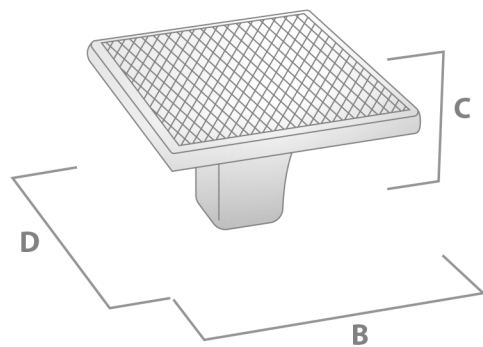

MONACO

THE STATEMENT COLLECTION

MONACO SQUARE KNOB

| FINISH | CODE | HC | L | W/D | P/H |
|-----------------|------------|----|------|------|------|
| Matt Black | 601.035.04 | - | 35mm | 35mm | 22mm |
| Polished Chrome | 601.035.06 | - | 35mm | 35mm | 22mm |
| Matt Gold | 601.035.39 | - | 35mm | 35mm | 22mm |
| Matt Rose Gold | 601.035.40 | - | 35mm | 35mm | 22mm |

MONACO HANDLE

| FINISH | CODE | HC | L | W/D | P/H |
|-----------------|------------|-------|-------|------|------|
| Matt Black | 600.192.04 | 192mm | 200mm | 16mm | 24mm |
| Polished Chrome | 600.192.06 | 192mm | 200mm | 16mm | 24mm |
| Matt Gold | 600.192.39 | 192mm | 200mm | 16mm | 24mm |
| Matt Rose Gold | 600.192.40 | 192mm | 200mm | 16mm | 24mm |
| Matt Black | 600.320.04 | 320mm | 330mm | 16mm | 24mm |
| Polished Chrome | 600.320.06 | 320mm | 330mm | 16mm | 24mm |
| Matt Gold | 600.320.39 | 320mm | 330mm | 16mm | 24mm |
| Matt Rose Gold | 600.320.40 | 320mm | 330mm | 16mm | 24mm |

HC Hole Centres (A)
 L Overall Length (B)
 W/D Width or Diameter (D)
 P/H Projection or Height (C)

AVAILABLE FINISHES:

Matt Black

Polished Chrome

Matt Gold

Matt Rose Gold