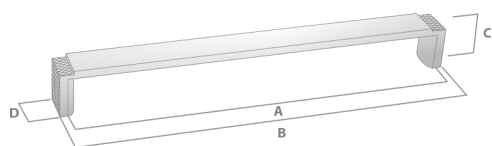

MONACO

THE STATEMENT COLLECTION

MONACO SQUARE KNOB

| FINISH | CODE | HC | L | W/D | P/H |
|-----------------|------------|----|------|------|------|
| Matt Black | 601.035.04 | - | 35mm | 35mm | 22mm |
| Polished Chrome | 601.035.06 | - | 35mm | 35mm | 22mm |
| Matt Gold | 601.035.39 | - | 35mm | 35mm | 22mm |
| Matt Rose Gold | 601.035.40 | - | 35mm | 35mm | 22mm |

MONACO HANDLE

| FINISH | CODE | HC | L | W/D | P/H |
|-----------------|------------|-------|-------|------|------|
| Matt Black | 600.192.04 | 192mm | 200mm | 16mm | 24mm |
| Polished Chrome | 600.192.06 | 192mm | 200mm | 16mm | 24mm |
| Matt Gold | 600.192.39 | 192mm | 200mm | 16mm | 24mm |
| Matt Rose Gold | 600.192.40 | 192mm | 200mm | 16mm | 24mm |
| Matt Black | 600.320.04 | 320mm | 330mm | 16mm | 24mm |
| Polished Chrome | 600.320.06 | 320mm | 330mm | 16mm | 24mm |
| Matt Gold | 600.320.39 | 320mm | 330mm | 16mm | 24mm |
| Matt Rose Gold | 600.320.40 | 320mm | 330mm | 16mm | 24mm |

HC Hole Centres (A)
 L Overall Length (B)
 W/D Width or Diameter (D)
 P/H Projection or Height (C)

AVAILABLE FINISHES:

Matt Black

Polished Chrome

Matt Gold

Matt Rose Gold