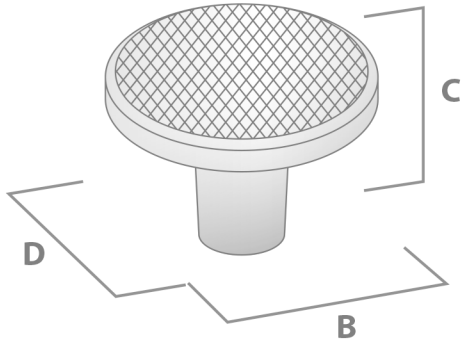

### MONACO ROUND KNOB

FINISH	CODE	HC	L	W/D	P/H
Matt Black	600.030.04	-	-	30mm	22mm
Polished Chrome	600.030.06	-	-	30mm	22mm
Matt Gold	600.030.39	-	-	30mm	22mm
Matt Rose Gold	600.030.40	-	-	30mm	22mm

HC Hole Centres (A)  
 L Overall Length (B)  
 W/D Width or Diameter (D)  
 P/H Projection or Height (C)