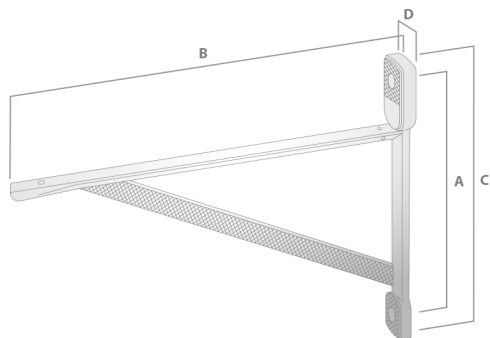

MONACO

THE STATEMENT COLLECTION

MONACO SHELF BRACKET

FINISH	CODE	HC	L	W/D	P/H
Matt Black	630.250.04	155mm	185mm	26mm	235mm
Polished Chrome	630.250.06	155mm	185mm	26mm	235mm
Matt Gold	630.250.39	155mm	185mm	26mm	235mm
Matt Rose Gold	630.250.40	155mm	185mm	26mm	235mm

HC Hole Centres (A)
 L Overall Length (B)
 W/D Width or Diameter (D)
 P/H Projection or Height (C)

AVAILABLE FINISHES:

Matt Black

Polished Chrome

Matt Gold

Matt Rose Gold