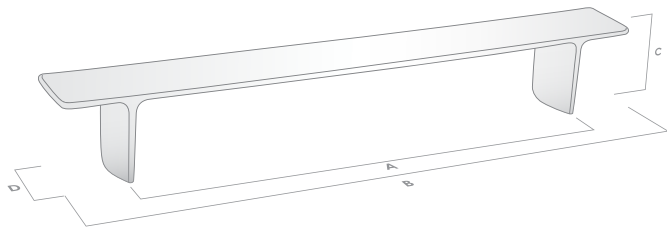

KYOTO

The Statement Collection

Knob

Code	CTC (A)	Length (B)	Width (D)	Projection (C)	Finish
704.160.06	160mm	204mm	24mm	29mm	Polished Chrome
704.160.10	160mm	204mm	24mm	29mm	Dull Brushed Nickel
704.160.15	160mm	204mm	24mm	29mm	Satin Chrome
704.224.06	224mm	268mm	24mm	29mm	Polished Chrome
704.224.10	224mm	268mm	24mm	29mm	Dull Brushed Nickel
704.224.15	224mm	268mm	24mm	29mm	Satin Chrome
704.288.06	288mm	327mm	24mm	29mm	Polished Chrome
704.288.10	288mm	327mm	24mm	29mm	Dull Brushed Nickel
704.288.15	288mm	327mm	24mm	29mm	Satin Chrome

Available Finishes:

Polished Chrome

Dull Brushed Nickel

Satin Chrome