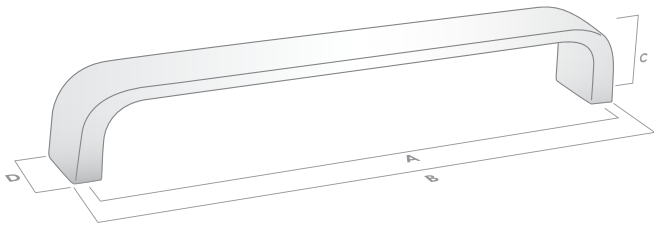

STAPLE

The Statement Collection

Knob

Code	CTC (A)	Length (B)	Width (D)	Projection (C)	Finish
724.160.06	160mm	168mm	20mm	26mm	Polished Chrome
724.160.10	160mm	168mm	20mm	26mm	Dull Brushed Nickel
724.192.06	192mm	200mm	20mm	26mm	Polished Chrome
724.192.10	192mm	200mm	20mm	26mm	Dull Brushed Nickel