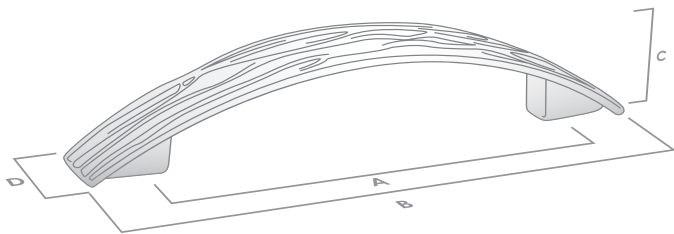

RIPPLE

The Artisan Collection

Knob

Code	Base (A)	Length (B)	Width (B)	Projection (C)	Finish
744.042.03	16mm	42mm	42mm	25mm	Antique Brass
744.042.86	16mm	42mm	42mm	25mm	Rustic Tin

Handle

Code	CTC (A)	Length (B)	Width (D)	Projection (C)	Finish
744.096.03	96mm	127mm	23mm	25mm	Antique Brass
744.096.86	96mm	127mm	23mm	25mm	Rustic Tin
744.128.03	128mm	168mm	25mm	26mm	Antique Brass
744.128.86	128mm	168mm	25mm	26mm	Rustic Tin