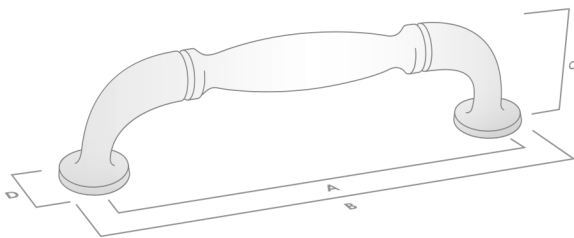

### Knob

Code	Length (A)	Width (B)	Projection (C)	Finish
780.030.08	30mm	30mm	26mm	Polished Gold
780.035.08	35mm	35mm	30mm	Polished Gold

Code	Length (A)	Width (B)	Projection (C)	Finish
784.030.08	30mm	30mm	24mm	Polished Gold
784.035.08	35mm	35mm	27mm	Polished Gold

### Handle

Code	CTC (A)	Length (B)	Width (D)	Projection (C)	Finish
778.096.08	96mm	110mm	11mm	30mm	Polished Gold
778.096.21	96mm	110mm	11mm	30mm	Polished Gold/ White Porcelain