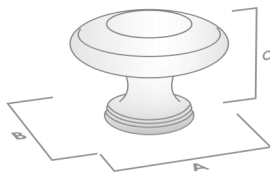

### Knob

Code	Length (A)	Width (B)	Projection (C)	Finish
780.030.08	30mm	30mm	26mm	Polished Gold
780.035.08	35mm	35mm	30mm	Polished Gold

Code	Length (A)	Width (B)	Projection (C)	Finish
784.030.08	30mm	30mm	24mm	Polished Gold
784.035.08	35mm	35mm	27mm	Polished Gold

### Handle

Code	CTC (A)	Length (B)	Width (D)	Projection (C)	Finish
778.096.08	96mm	110mm	11mm	30mm	Polished Gold
778.096.21	96mm	110mm	11mm	30mm	Polished Gold/ White Porcelain